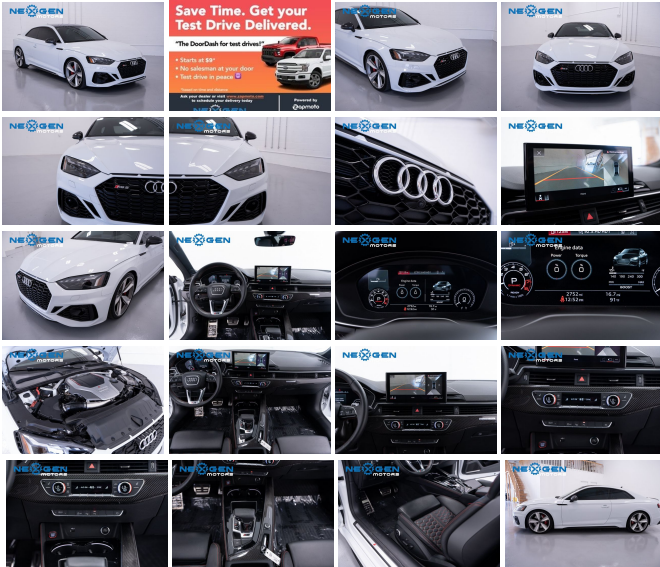

Specifications:

Year: 2021
VIN: WUANWAF5XMA904261
Make: Audi
Stock: 904261
Model/Trim: RS 5 Coupe 2.9T
Condition: Pre-Owned
Body: Coupe
Exterior: Glacier White Metallic
Engine: Engine: 2.9L TFSI 6 Cylinder
Interior: Black Leather
Mileage: 2,727
Economy: City 18 / Highway 25