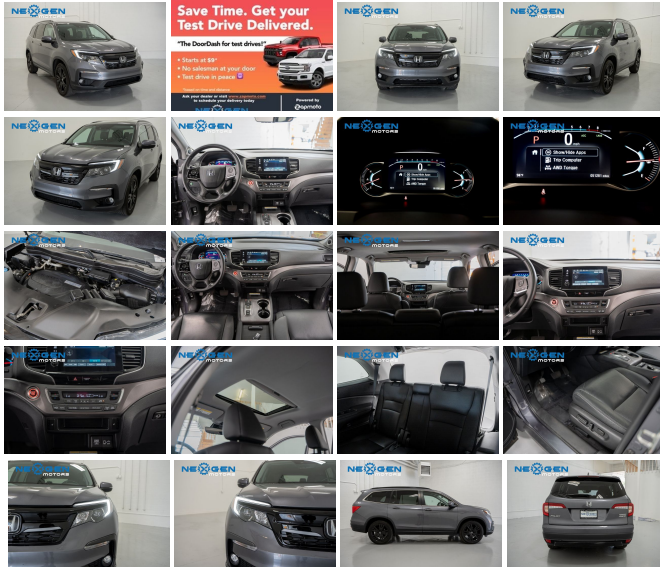

nexgenmotorsutah.com
801-874-3747
986 N State St.
Orem, UT 84057

Nexgen Motors

2021 Honda Pilot Special Edition

View this car on our website at nexgenmotorsutah.com/7118956/ebrochure

Our Price **\$28,977**

Specifications:

Year: 2021
VIN: 5FNYP6H29MB011502
Make: Honda
Stock: 011502
Model/Trim: Pilot Special Edition
Condition: Pre-Owned
Body: SUV
Exterior: Crystal Black Pearl
Engine: Engine: 3.5L V6 24-Valve SOHC i-VTEC
Interior: Black Leather
Mileage: 51,292
Drivetrain: All Wheel Drive
Economy: City 19 / Highway 26

- 2021 Honda Pilot Special Edition branded title
- AWD
- APPLE CARPLAY / ANDROID AUTO
- LEATHER INTERIOR
- HEATED SEATS
- BLACK OUT PACKAGE
- AND MUCH MORE
- SAVE THOUSANDS WITH NEXGEN MOTORS!

- CALL 801-874-3747 TO TEST DRIVE TODAY!! ** Too busy? We use a third party service called Zapmoto (think DoorDash but for test drives) to bring the car to you. Starts at \$9 for time and distance (refunded if purchase is made). Call us to arrange your test drive!

Mechanical

- Engine: 3.5L V6 24-Valve SOHC i-VTEC
- Transmission: 9-Speed Automatic -inc: Shift-By-Wire (SBW) and paddle shifters
- 4.33 Axle Ratio- GVWR: 5,842 lbs- Engine Auto Stop-Start Feature
- Transmission w/Driver Selectable Mode- Automatic Full-Time All-Wheel
- Battery w/Run Down Protection- 1 Skid Plate- Gas-Pressurized Shock Absorbers
- Front And Rear Anti-Roll Bars- Electric Power-Assist Speed-Sensing Steering
- 19.5 Gal. Fuel Tank- Single Stainless Steel Exhaust- Permanent Locking Hubs
- Strut Front Suspension w/Coil Springs- Multi-Link Rear Suspension w/Coil Springs
- 4-Wheel Disc Brakes w/4-Wheel ABS, Front Vented Discs, Brake Assist and Hill Hold Control