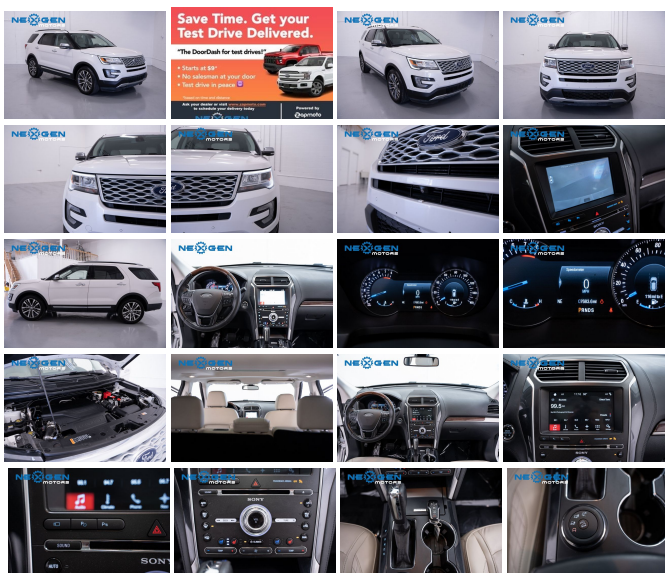

2017 Ford Explorer Platinum

View this car on our website at nexgenmotorsutah.com/7118549/ebrochure

Our Price **\$26,477**

Specifications:

Year:	2017
VIN:	1FM5K8HT2HGD21565
Make:	Ford
Stock:	D21565
Model/Trim:	Explorer Platinum
Condition:	Pre-Owned
Body:	SUV
Exterior:	White Platinum
Engine:	ENGINE: 3.5L V6 ECOBOOST
Interior:	Ebony Black Leather
Mileage:	7,722
Drivetrain:	4 Wheel Drive
Economy:	City 16 / Highway 22