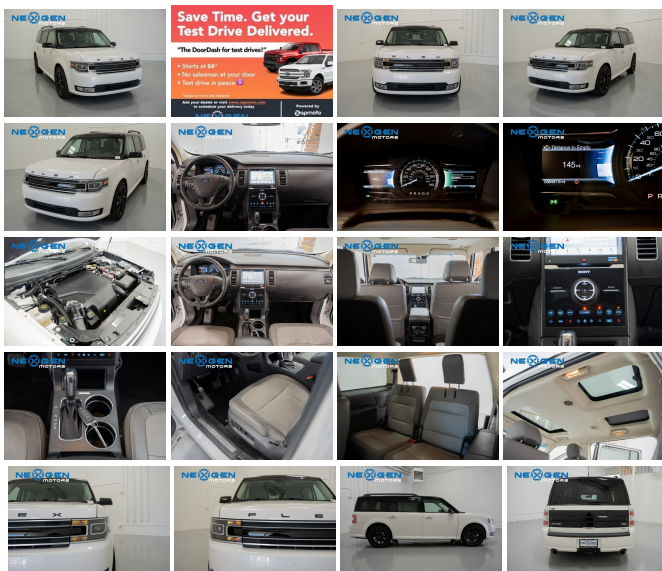

2019 Ford Flex Limited EcoBoost

View this car on our website at nexgenmotorsutah.com/7118545/ebrochure

Our Price **\$24,750**

Specifications:

| | |
|--------------------|--------------------------|
| Year: | 2019 |
| VIN: | 2FMHK6DT5KBA10704 |
| Make: | Ford |
| Stock: | A10704 |
| Model/Trim: | Flex Limited EcoBoost |
| Condition: | Pre-Owned |
| Body: | SUV |
| Exterior: | White |
| Engine: | ENGINE: 3.5L ECOBOOST V6 |
| Interior: | Tan Leather |
| Mileage: | 38,431 |
| Drivetrain: | All Wheel Drive |
| Economy: | City 15 / Highway 21 |