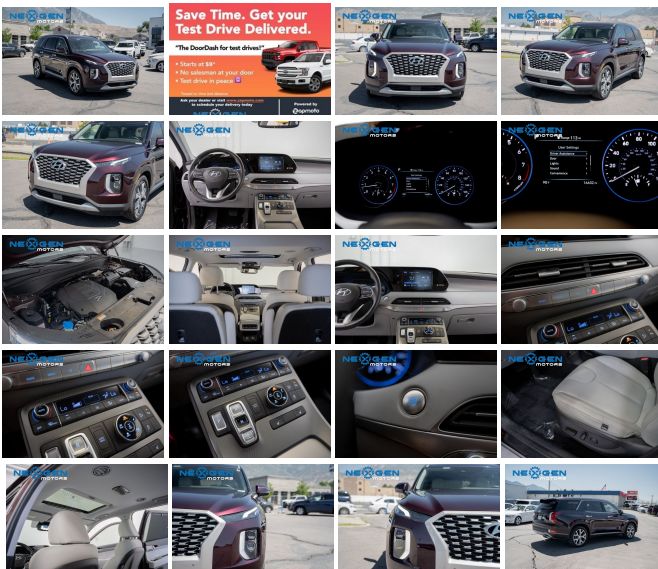

2021 Hyundai Palisade SEL

View this car on our website at nexgenmotorsutah.com/7118543/ebrochure

Our Price **\$35,500**

Specifications:

Year:	2021
VIN:	KM8R3DHE8MU222706
Make:	Hyundai
Stock:	222706
Model/Trim:	Palisade SEL
Condition:	Pre-Owned
Body:	SUV
Exterior:	Sierra Burgundy
Engine:	Engine: 3.8L GDI D-CVVT V6 -inc: idle stop and go (ISG)
Interior:	Gray Leather
Mileage:	16,597
Drivetrain:	All Wheel Drive
Economy:	City 19 / Highway 24

- FOB Controls -inc: Cargo Access and Remote Engine Start
- Driver / Passenger And Rear Door Bins
- Power 1st Row Windows w/Driver And Passenger 1-Touch Up/Down
- Delayed Accessory Power- Power Door Locks w/Autolock Feature- Systems Monitor
- Redundant Digital Speedometer- Trip Computer- Outside Temp Gauge
- Analog Appearance
- Manual w/Tilt Front Head Restraints and Manual Adjustable Rear Head Restraints
- 2 Seatback Storage Pockets- Perimeter Alarm- Immobilizer- 4 12V DC Power Outlets
- Air Filtration