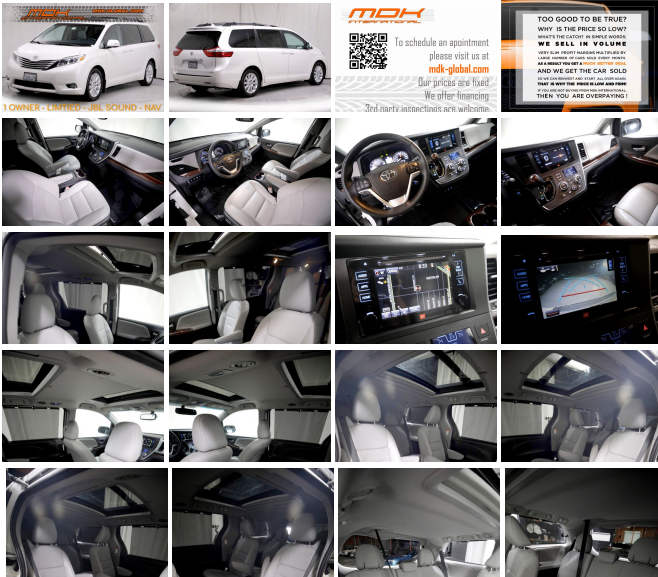

# 2016 Toyota Sienna Limited

**SALES DEPARTMENT (310) 990 0770**

View this car on our website at [mdk-global.com/7118368/ebrochure](http://mdk-global.com/7118368/ebrochure)

**1 OWNER - LIMITED - JBL SOUND - NAV**