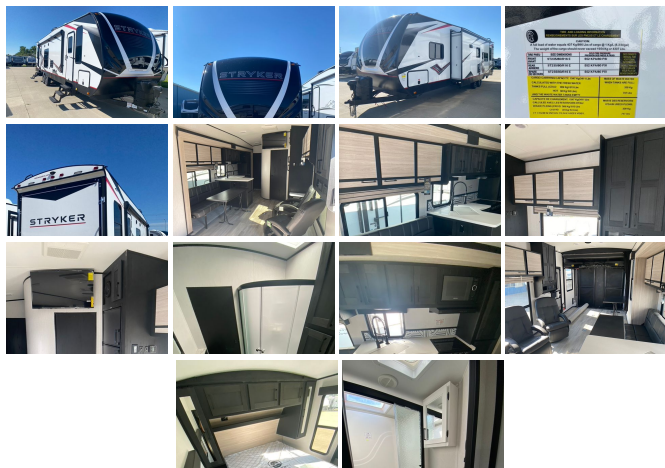

# 2022 Cruiser RV Stryker ST2916 Toy Hauler Travel trailer

**SALES DEPARTMENT 701-663-0050**

View this car on our website at [riverwoodrvs.com/7117783/ebrochure](http://riverwoodrvs.com/7117783/ebrochure)

## Specifications:

<b>Year:</b>	2022
<b>VIN:</b>	4187
<b>Make:</b>	Cruiser RV
<b>Stock:</b>	6203
<b>Model/Trim:</b>	Stryker ST2916 Toy Hauler Travel trailer
<b>Condition:</b>	New
<b>Type:</b>	Toy Hauler
<b>Exterior:</b>	White