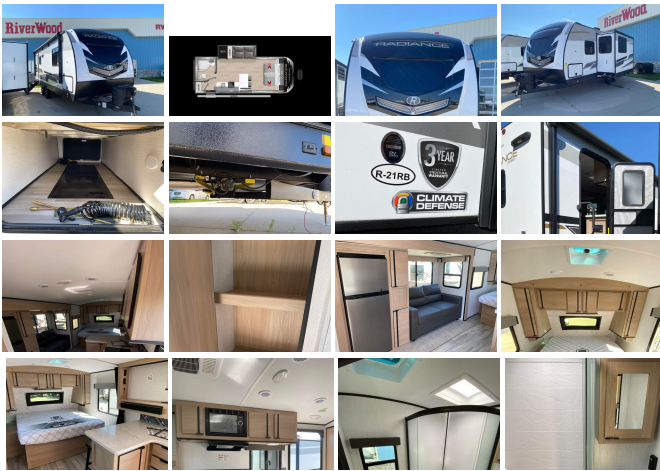

2022 Cruiser RV Radiance 21RB (Rear bath) (Travel Trailer)

SALES DEPARTMENT 701-663-0050

View this car on our website at riverwoodrvs.com/7117781/ebrochure

Call For Best Price! **\$32,995**

Market Price ~~\$51,727~~

Specifications:

Year: 2022
VIN: 3300
Make: Cruiser RV
Stock: 6202
Model/Trim: Radiance 21RB (Rear bath) (Travel Trailer)
Condition: New
Type: Travel Trailer
Exterior: White

GWVR
7,702
 DRY WEIGHT
5,346
 HITCH WEIGHT
702
 CARGO CAPACITY
2,324
 WIDTH
8'-3/8"
 HEIGHT
11'-1"
 LENGTH
25'-11"
 SQFT
205
 SLEEP CAPACITY
5-6
 AXLES
2 x 3500
 FRESH TANK
44
 GREY TANK
30
 BLACK TANK
30
 WATER HEATER
6
 FURNACE
30,000 BTU
 AIR CONDITIONER
15,000 BTU

Our Location :

2022 Cruiser RV Radiance 21RB (Rear bath) (Travel Trailer)

Riverwood RV - 701-663-0050 - View this car on our website at riverwoodrvs.com/7117781/ebrochure

Installed Options

Estimate subject to change based on credit approval