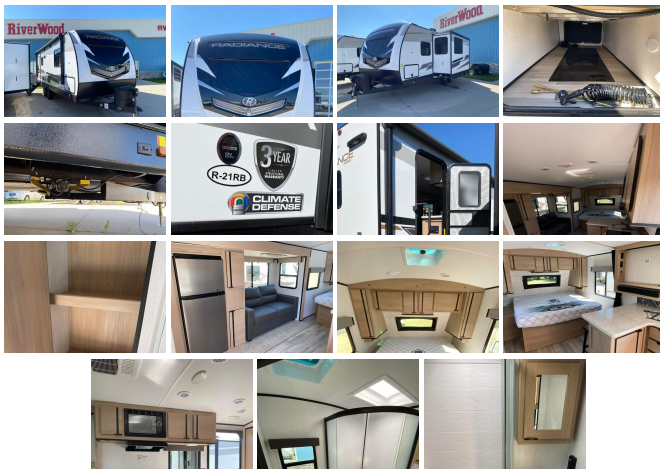

101 Riverwood Ave SE
Mandan, North Dakota
58554

2022 Cruiser RV Radiance 21RB

Riley J

View this car on our website at riverwoodrvs.com/7117781/ebrochure

Website Price **\$0**

Specifications:

Year:	2022
VIN:	3300
Make:	Cruiser RV
Stock:	6202
Model/Trim:	Radiance 21RB
Condition:	New
Type:	Travel Trailer
Exterior:	White

GWVR	7,702
DRY WEIGHT	5,346
HITCH WEIGHT	702
CARGO CAPACITY	2,324
WIDTH	8'-3/8"
HEIGHT	11'-1"
LENGTH	25'-11"
SQFT	205
SLEEP CAPACITY	5-6
AXLES	2 x 3500
FRESH TANK	44
GREY TANK	30
BLACK TANK	30
WATER HEATER	6
FURNACE	30,000 BTU
AIR CONDITIONER	15,000 BTU

2022 Cruiser RV Radiance 21RB

Riverwood RV - - View this car on our website at riverwoodrvs.com/7117781/ebrochure

Our Location :

2022 Cruiser RV Radiance 21RB

Riverwood RV - - View this car on our website at riverwoodrvs.com/7117781/ebrochure