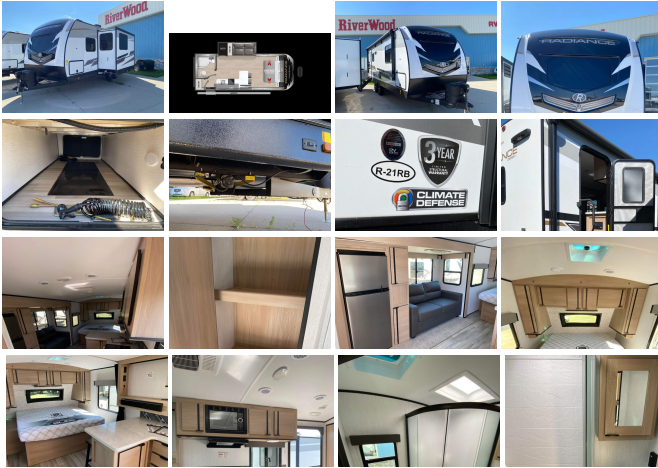

riverwoodrvs.com
701-663-0050
101 Riverwood Ave SE
Mandan, ND 58554

Riverwood RV

2022 Cruiser RV Radiance 21RB (Rear bath) (Travel Trailer)

SALES DEPARTMENT 701-663-0050

View this car on our website at riverwoodrvs.com/7117781/ebrochure

Riverwood RVs Price **\$0**

Market Price **\$51,727**

Specifications:

Year: 2022
VIN: 3300
Make: Cruiser RV
Stock: 6202
Model/Trim: Radiance 21RB (Rear bath) (Travel Trailer)
Condition: New
Type: Travel Trailer
Exterior: White

GWVR
7,702
 DRY WEIGHT
5,346
 HITCH WEIGHT
702
 CARGO CAPACITY
2,324
 WIDTH
8'-3/8"
 HEIGHT
11'-1"
 LENGTH
25'-11"
 SQFT
205
 SLEEP CAPACITY
5-6
 AXLES
2 x 3500
 FRESH TANK
44
 GREY TANK
30
 BLACK TANK
30
 WATER HEATER
6
 FURNACE
30,000 BTU
 AIR CONDITIONER
15,000 BTU