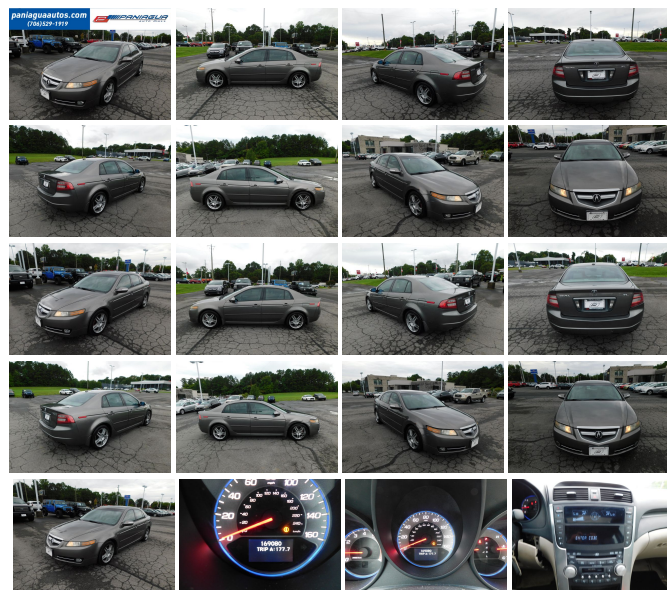

## 2007 Acura TL

View this car on our website at [paniaguaautos.com/7117633/ebrochure](http://paniaguaautos.com/7117633/ebrochure)

Our Price **\$3,995**

### Specifications:

<b>Year:</b>	2007
<b>VIN:</b>	19UUA66227A036210
<b>Make:</b>	Acura
<b>Stock:</b>	8836
<b>Model/Trim:</b>	TL
<b>Condition:</b>	Pre-Owned
<b>Body:</b>	Sedan
<b>Exterior:</b>	Gray
<b>Engine:</b>	3.2L SOHC PGM-FI 24-valve VTEC V6 engine
<b>Interior:</b>	Gray Leather
<b>Transmission:</b>	AUTOMATIC
<b>Mileage:</b>	169,080
<b>Drivetrain:</b>	Front Wheel Drive
<b>Economy:</b>	City 20 / Highway 28

2007 ACURA TL 3.2L V6 AUTOMATIC LEATHER INTERIOR ALL POWER HURRY IN TODAY AND CHECK OUT OUR MOST RECENT INVENTORY

2007 Acura TL

Paniagua Auto Mall - 706-529-1919 & 423-472-4045 - View this car on our website at [paniaguaautos.com/7117633/ebrochure](http://paniaguaautos.com/7117633/ebrochure)