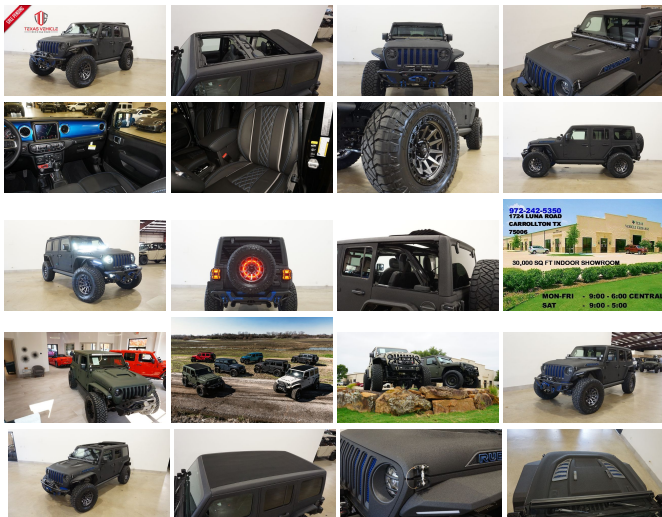

2022 Jeep Wrangler Unlimited Rubicon 4X4 SKY TOP,DUPONT KEVLAR,LIFT,LED'S

View this car on our website at tveauto.com/7117603/ebrochure

Our Price **\$95,900**

Specifications:

Year:	2022
VIN:	1C4HJXFG0NW257516
Make:	Jeep
Stock:	257516
Model/Trim:	Wrangler Unlimited Rubicon 4X4 SKY TOP,DUPONT KEVLAR,LIFT,LED'S
Condition:	Pre-Owned
Body:	SUV
Exterior:	Black
Engine:	ENGINE: 3.6L V6 24V VVT ETORQUE UPG I
Interior:	Black Leather
Transmission:	TRANSMISSION: 8-SPEED AUTOMATIC (850RE)
Mileage:	54
Drivetrain:	4 Wheel Drive
Economy:	City 17 / Highway 23

NATION WIDE FINANCING

SUBMIT CREDIT APP [WWW.TVEAUTO.COM](https://www.tveauto.com)

OR CALL 972-242-5350

"RAPTOR BLACK EDITION"

CUSTOM BUILT **KEVLAR** 2022 JEEP
WRANGLER JL UNLIMITED RUBICON 4X4
WITH 25R PACKAGE