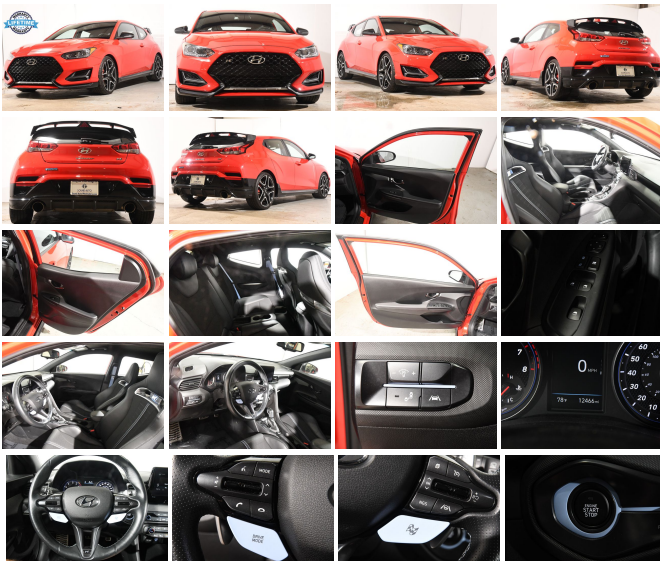

2021 Hyundai Veloster N

Sound Auto Wholesalers - - View this car on our website at soundautowholesalers.com/7117344/ebrochure