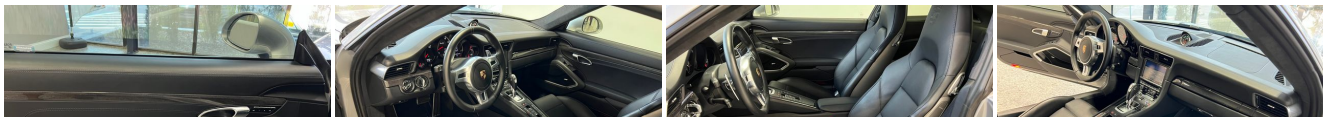

Specifications:

Year:	2015
VIN:	WP0AD2A90FS166999
Make:	Porsche
Stock:	166999
Model/Trim:	911 Turbo
Condition:	Pre-Owned
Body:	Coupe
Exterior:	GT Silver Metallic
Engine:	Engine: 3.8L BiTurbo Charged 6 Cylinder
Interior:	Black Leather
Mileage:	19,453
Drivetrain:	All Wheel Drive
Economy:	City 17 / Highway 24

Vehicle Description

ONLY 19k MILES!! GT SILVER!! LOADED!! Carfax certified call or text Oliver 407-402-5553. Options-

BASE 911 Turbo
250 Porsche Doppelkupplung PDK
342 Seat heating front
435 20" 911 Turbo S Wheels
529 SportDesign side mirrors
583 Smoking package
602 LED headlights incl. Porsche Dynamic Light System Plus PDLS Plus
640 Sport Chrono Package
651 Electric slide/tilt sunroof
658 Power Steering Plus
AZ Leather interior in Black
EEJ Carbon Fiber Interior Package
P07 Adaptive Sport Seats Plus 18-way with Memory Package
P3L Premium Package Plus
U2 GT Silver Metallic
X69 Door-Sill Guards in Carbon Fiber
XAJ Side Skirts Painted
XHM Center Console Trim in Carbon Fiber
XSC Porsche Crest on headrests
XUE Rear Fascia Painted
XXG Clear Glass Taillights
ZAB Ornamental Porsche Crest
MSRP- $177,010
UPGRADES- Paint protection film on entire front, tinted windows, clear side markers

Carfax certified, Autocheck certified, only 3 previous owners. Previously sold as a Porsche CPO.

Exterior- Excellent condition, Interior- Extra clean, non-smoker. This is a very nice find- low miles, great colors, clean history, tons of options and very well kept. Finished in GT Silver Metallic with Black full leather. Includes 2-keys/2-remotes. Give us a call or send us an email before it's too late. Give us a call or send us an email before it's too late. No Hidden Fees, No Hassle Buying. Save Thousands $$$ Click On Link To Our Website At www.MILLENIAMOTORS.com For Up To 80 Photos. Trade-Ins Accepted, Ask For Details. Call Oliver Today For Appointment. All prices plus sales tax, tag and titling, and dealer service fee of $399, which represents cost and profits to the selling dealer for items such as cleaning, inspecting and preparing documents related to the sale.

Installed Options

Option Packages