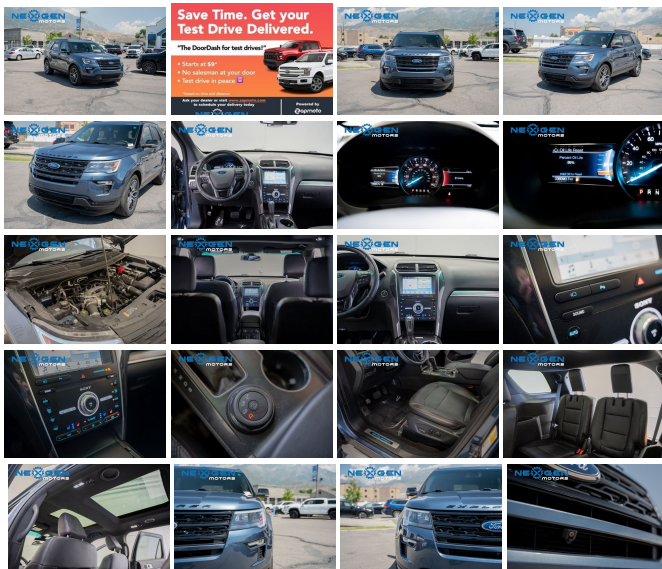

Specifications:

Year:	2019
VIN:	1FM5K8GT4KGA90032
Make:	Ford
Stock:	A90032
Model/Trim:	Explorer Sport
Condition:	Pre-Owned
Body:	SUV
Exterior:	Blue
Engine:	ENGINE: 3.5L V6 ECOBOOST
Interior:	Ebony Black Leather
Mileage:	36,088
Drivetrain:	4 Wheel Drive
Economy:	City 16 / Highway 22