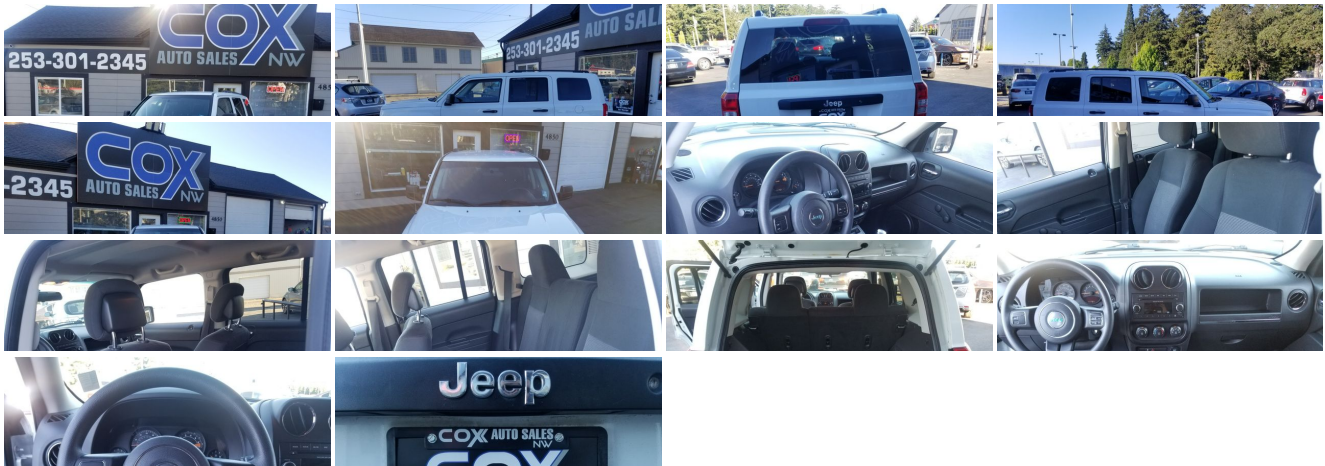

2014 Jeep Patriot Sport

Sale Price \$9,999

Was \$10,999

View this vehicle on our website at coxautosalesnw.com

Cox Auto Sales NW

(253) 301-2345

4850 S Tacoma Way , Tacoma, WA 98409

Photos

Details

Contact

Specifications:

Year:	2014
VIN:	1C4NJPBA1ED850947
Make:	Jeep
Stock:	25960
Model/Trim:	Patriot Sport
Condition:	Pre-Owned
Body:	SUV
Exterior:	White
Engine:	ENGINE: 2.0L I4 DOHC 16V DUAL VVT
Interior:	Black
Mileage:	111,677
Drivetrain:	Front Wheel Drive
Economy:	City 21 / Highway 27

Vehicle Description

Cox Auto Sales NW offers only the very best used cars, trucks and SUV's in the Tacoma, WA area. Give us a call at: 253-301-2345 or stop by and visit us at 4850 S Tacoma Way, Tacoma, WA 98409.

Exterior

- Tires: P205/70R16 BSW AS- Wheels: 16" x 6.5" Styled Steel
- Aero-Composite Halogen Headlamps- Black Bodyside Cladding- Black Door Handles
- Black Manual Side Mirrors w/Manual Folding
- Black Side Windows Trim and Black Front Windshield Trim
- Body-Colored Front Bumper w/Black Rub Strip/Fascia Accent- Body-Colored Grille
- Body-Colored Rear Step Bumper w/Black Rub Strip/Fascia Accent- Clearcoat Paint
- Compact Spare Tire Mounted Inside Under Cargo- Deep Tinted Glass
- Fixed Rear Window w/Fixed Interval Wiper and Defroster- Front Fog Lamps
- Fully Galvanized Steel Panels- Liftgate Rear Cargo Access
- Manual Tailgate/Rear Door Lock- Roof Rack Rails Only- Steel Spare Wheel
- Variable Intermittent Wipers- Wheels w/Silver Accents