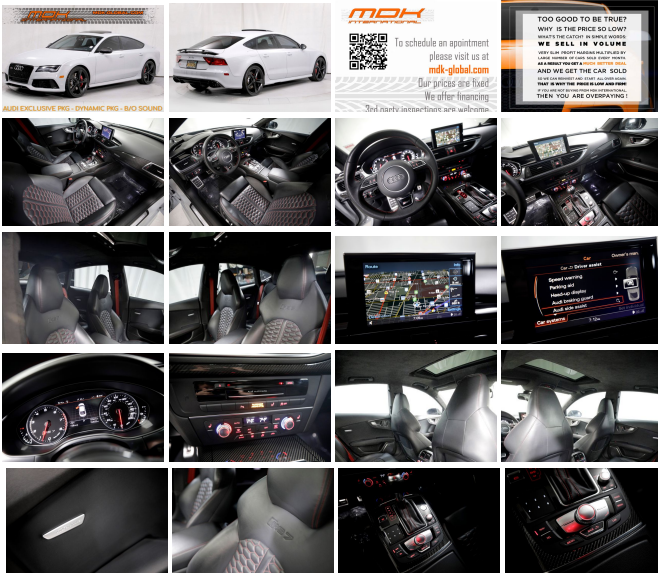

* Yes, you are reading this correctly - this RS7 has 150K miles, but you won't be able to tell - looks like a 50K mile car at best

* Special order RS7 under Audi Exclusive program

* Special order color - we are not sure what name this gray is, but it's lighter than Nardo and a slightly different tone than Chalk. Tried calling Audi with no luck - build sheet says Audi Exclusive paint Q0 - Only 10 cars were made under Audi Exclusive program in 2015

* Red seatbelts w/ red seat stitching

* Only 1 previous owner w/ lots of dealer service records

* HEAVILY optioned with original MSRP of \$129025 = \$25K in optional extras

* 21" wheels

* Driver Assistance Plus Package