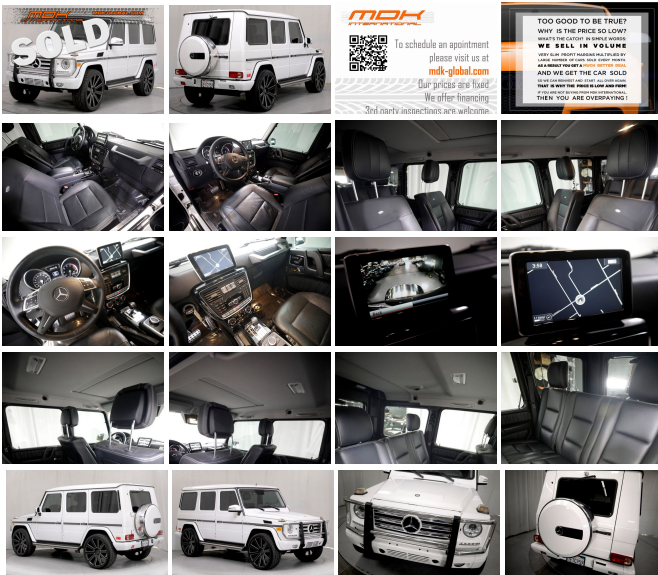

2014 Mercedes-Benz G 550

SALES DEPARTMENT (310) 990 0770

View this car on our website at mdk-global.com/7116303/ebrochure

Our Price **\$55,990**

Specifications:

Year:	2014
VIN:	WDCYC3HF1EX223239
Make:	Mercedes-Benz
Model/Trim:	G 550
Condition:	Pre-Owned
Body:	SUV
Exterior:	Polar White
Engine:	Engine: 5.5L DOHC V8
Interior:	designo Black Leather
Mileage:	139,433
Drivetrain:	All Wheel Drive
Economy:	City 12 / Highway 15

* This G looks, drives, and feels like a much younger G550 with half the miles

* Highway mileage

* 1 owner

* Service records per Carfax report

* Giovanna wheels

* Designo Black leather pkg

* Heated / cooled seats + heated rear seats

* 2 keys

* Back up camera

* Clean title

* Carfax certified

BY APPOINTMENT ONLY
OUR PRICES ARE FIRM

- Financing available
- Warranties available

- Third party inspections are welcome
- Trade-ins are welcome
- We buy cars and pay finders free
- Nationwide door-to-door delivery options

Option Packages

Factory Installed Packages

DESIGNO PIANO BLACK LACQUER TRIM

-inc: steering wheel

POLAR WHITE

DESIGNO BLACK, PERFORATED NAPPA LEATHER UPHOLSTERY

\$1,950

Option Packages Total