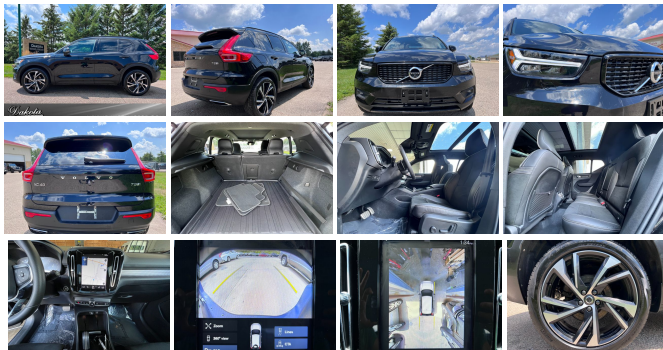

2020 Volvo XC40 T 5 R-Design

View this car on our website at dakotamotor.com/7116129/ebrochure

Our Price **\$28,995**

Specifications:

Year:	2020
VIN:	YV4162UM5L2295713
Make:	Volvo
Model/Trim:	XC40 T 5 R-Design
Condition:	Pre-Owned
Body:	SUV
Exterior:	Onyx Black Metallic
Interior:	Black Suede/Leather
Mileage:	35,344
Drivetrain:	All Wheel Drive

ALL WHEEL DRIVE!!LEATHER!!MOONROOF!!LOW MILES!! LOW PRICE!!NAVIGATION!!CALL 651-460-6655

Check out our full line of inventory at DAKOTAMOTOR.COM

Call us anytime and ask for Bart or David and we will be happy to assist you. For your convenience please call before you come to be certain of availability. Full financing available. All of our vehicles have been checked by our in house service department. All of our vehicles are clean title and have actual miles. Enjoy our low overhead low price philosophy. We buy in bulk and sell at wholesale cost to save you the new car store markup!! 30years in wholesaling makes us retailing's smartest choice for a price savvy saver.