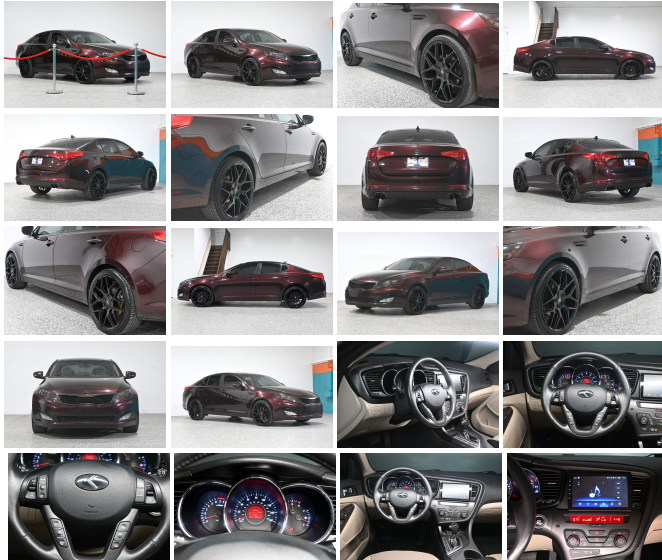

no1autosales.com
954-964-8669
5819 C Rodman Street
Hollywood, Florida
33023

No 1 Auto Sales Inc

2013 Kia Optima EX

View this car on our website at no1autosales.com/7115741/ebrochure

Our Price **\$6,995**

Specifications:

Year:	2013
VIN:	5XXGN4A78DG142152
Make:	Kia
Model/Trim:	Optima EX
Condition:	Pre-Owned
Body:	Sedan
Exterior:	Dark Cherry Pearl Metallic
Engine:	2.4L DOHC GDI 16-valve I4 engine -inc: variable intake system, aluminum block & head
Interior:	Beige Leather
Mileage:	134,367
Drivetrain:	Front Wheel Drive
Economy:	City 24 / Highway 35

*** WARRANTY! CARFAX GAURANTEED! GAS SAVER! REVERSE CAMERA! CUSTOM RIMS! FLORIDA VEHICLE! *** Excellent performance comes together with dependability and style in this 2013 Kia Optima EX. This example is extremely clean inside and out and very well maintained by it's previous owner with documented service records. Equipped with a 2.4L I4 engine, Navigation Ready, Eco Mode, Remote Entry, Push Start, Premium Sound System, Reverse Camera, Power Windows/Locks/Mirrors, Leather, Cruise Control, Power Seat, Bluetooth, Dual Climate Control, Rear AC, Traction Control and 20 inch Asanti Alloys. Only \$6,995 Cash! Call today for more details. * View more photos at www.no1autosales.com*

washer fluid

- Wood trim door & center console accents -inc: stainless steel gear shift indicator bezel

Exterior

- 17" x 6.5" silver painted alloy wheels
- Black-gloss front side fender garnish w/chrome accents
- Body-color door handles w/chrome trim
- Body-color folding heated pwr mirrors w/integrated LED turn signals
- Body-colored bumpers- Body-colored side moldings- Bright chrome door molding
- Chrome grille
- Clear-lens halogen automatic headlights w/black bezel -inc: escort lighting, projection high-beams
- Front fog lights- Insulated hood w/gas lifters- P215/55R17 tires
- Rear LED high-mounted stop lamp- Solar glass windshield w/sunband
- Variable intermittent front windshield wipers w/jet washers