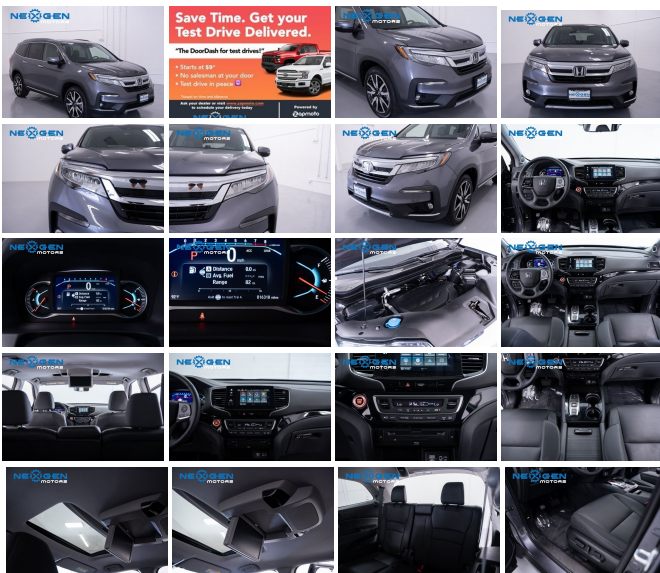

2021 Honda Pilot Touring 8-Passenger

View this car on our website at nexgenmotorsutah.com/7115574/ebrochure

Our Price **\$31,500**

Specifications:

Year: 2021
VIN: 5FN9F6H91MB086711
Make: Honda
Stock: 086711
Model/Trim: Pilot Touring 8-Passenger
Condition: Pre-Owned
Body: SUV
Exterior: Modern Steel Metallic
Engine: Engine: 3.5L V6 24-Valve SOHC i-VTEC
Interior: Black Leather
Mileage: 16,189
Drivetrain: All Wheel Drive
Economy: City 19 / Highway 26

- 2021 Honda Pilot Touring branded title
- \$45,200 RETAIL VALUE
- AWD
- REAR ENTERTAINMENT
- APPLE CARPLAY / ANDROID AUTO
- POWER SEATS
- 8 PASSENGER SEATING
- HEATED SEATS
- REMOTE ENGINE START
- SAVE THOUSANDS WITH NEXGEN MOTORS!