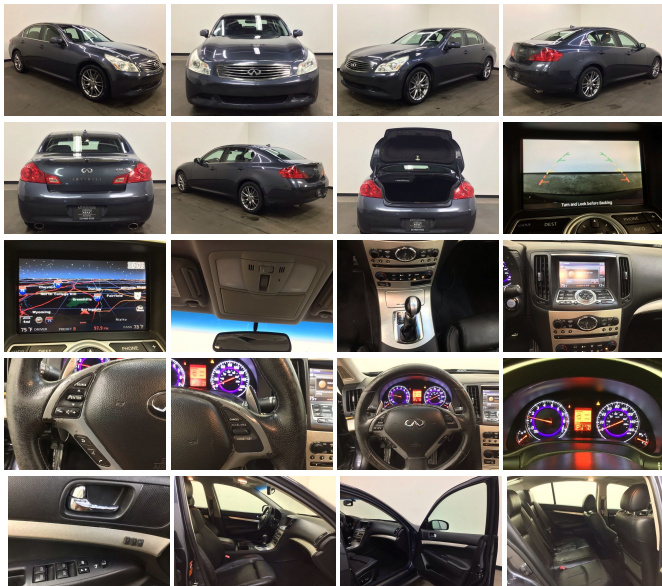

Blue Slate 2008 INFINITI G35 X X AWD 5-Speed Automatic Electronic with Overdrive 3.5L V6 DOHC 24V

5-Speed Automatic Electronic with Overdrive, AWD, 17" x 7.5J Aluminum Alloy Wheels, 18" x 7.5J Lightweight Cast Aluminum Wheels, 2-Way Power Driver's Lumbar Support, 4-Wheel Disc Brakes, 6 Speakers, 9.3GB Music Hard Drive, ABS brakes, Air Conditioning, Alloy wheels, AM/FM radio, AM/FM/6-Disc In Dash CD w/MP3/WMA Playback, Anti-Glare Auto-Dimming Rear-View Mirror w/Compass, Anti-whiplash front head restraints, Automatic temperature control, Automatic Transmission Paddle Shifters, Bluetooth?? Hands-Free Phone System, Brake assist, Bumpers: body-color, CD player, Delay-off headlights, Driver door bin, Driver vanity mirror, Driver's Audio Stage, Dual front impact airbags, Dual front side impact airbags, Electronic Stability Control, Four wheel independent suspension, Front anti-roll bar, Front Bucket Seats, Front Center Armrest, Front dual zone A/C, Front fog lights, Front reading lights, Fully automatic headlights, Heated door mirrors, Heated Front Bucket Seats, Heated front seats, High intensity discharge headlights: Bi-Xenon, HomeLink Universal Transceiver, Illuminated entry, INFINITI iPod Interface System, INFINITI Navigation System (HDD), Leather Appointed Seat Trim, Leather Shift Knob, Leather steering wheel, Low tire pressure warning, Memory System For Driver's Seat, Navigation Package, Occupant sensing airbag, Outside temperature display, Overhead airbag, Overhead console, Panic alarm, Passenger door bin, Passenger vanity mirror, Power door mirrors, Power driver seat, Power Entry/Exit Assist, Power passenger seat, Power Sliding/Tilt Glass Moonroof, Power steering, Power Tilt & Telescopic Steering Wheel, Power Windows, Power windows, Premium Package, Radio data system, Rear anti-roll bar, Rear reading lights, Rear seat center armrest, Rear window defroster, Rearview Monitor, Remote keyless entry, Security system, Speed control, Speed-sensing steering, Speed-Sensitive Wipers, Splash Guards, Sport Package, Sport-Styled Seats, Steering wheel mounted audio controls, Tachometer, Telescoping steering wheel, Tilt steering wheel, Traction control, Trip computer, Trunk Cargo Net, Variably intermittent wipers, 5-Speed Automatic Electronic with Overdrive, AWD.