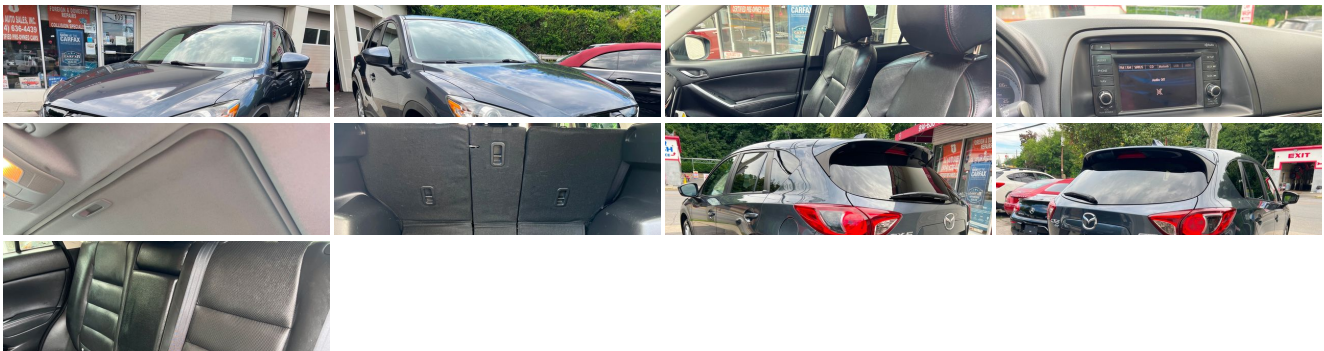

## 2013 Mazda CX-5 Grand Touring

**Our Price \$11,495**

View this vehicle on our website at [us1autony.com](http://us1autony.com)

U.S. 1 Auto Sales

914-636-4439

109 E Main St, New Rochelle, NY 10801

Photos

Details

### Specifications:

<b>Year:</b>	2013
<b>VIN:</b>	JM3KE4DE6D0120180
<b>Make:</b>	Mazda

<b>Model/Trim:</b>	CX-5 Grand Touring
<b>Condition:</b>	Pre-Owned
<b>Body:</b>	SUV
<b>Exterior:</b>	Blue
<b>Engine:</b>	2.0L 16-valve I4 SKYACTIV-G engine -inc: blue urethane engine cover
<b>Interior:</b>	Black Leather
<b>Mileage:</b>	133,539
<b>Drivetrain:</b>	All Wheel Drive
<b>Economy:</b>	City 25 / Highway 31