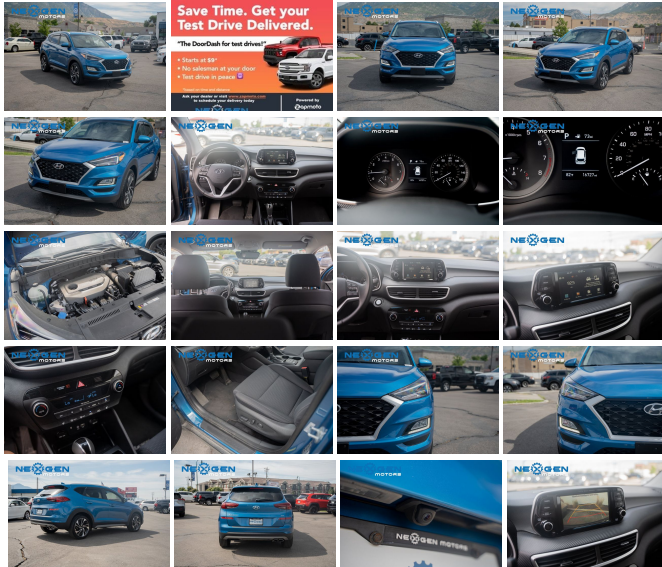

2021 Hyundai Tucson Sport branded title  
 - \$32,175 RETAIL VALUE

- AWD
- KEYLESS ENTRY
- APPLE CARPLAY / ANDROID AUTO
- BACKUP CAMERA
- HEATED SEATS
- POWER SEATS
- MULTIPLE DRIVE MODES
- SAVE THOUSANDS WITH NEXGEN MOTORS!