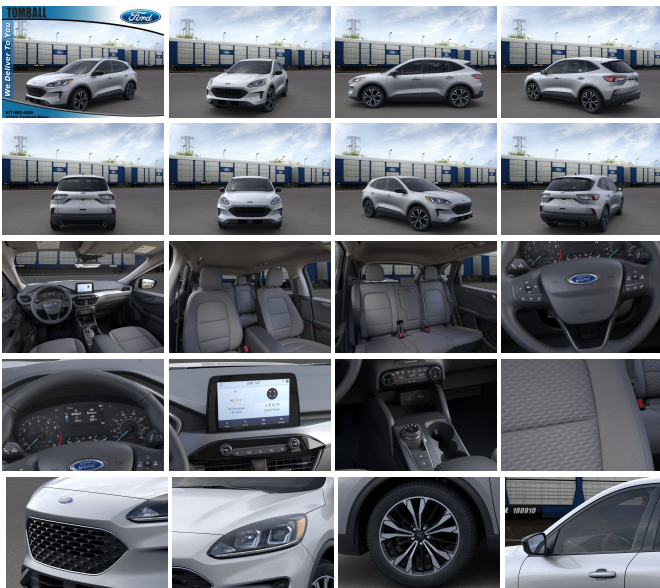

"You'll have no regrets driving this reliable 2022 Ford Escape. Tire Specific Low Tire Pressure Warning, Side Impact Beams, Safety Canopy System Curtain 1st And 2nd Row Airbags, Rear Child Safety Locks, Personal Safety System Airbag Occupancy Sensor.*Fully-Loaded with Additional Options*SE SPORT APPEARANCE PACKAGE -inc: Wheels: 19" Machined-Face Ebony-Painted Aluminum, Tires: 19", Black Front & Rear Bumpers, Gloss Black 5-Bar Upper Grille w/Chrome Surround, Black Upper Window Molding w/Black Beltline Molding, High Gloss Black Mirror Skull Caps, CONVENIENCE PACKAGE -inc: Dual-Zone Electronic Automatic Temperature Control, 8-Way Power Driver Seat, fore/aft, up/down adjustments, power lumbar and power recline, Fold-Down Rear Center Armrest w/2 Cupholders, Power Liftgate, Halogen Projector Headlamps w/LED Signature, LED configurable daytime running lamps (DRL), MINI SPARE WHEEL -inc: mini spare tire, wheel nut wrench and jack, ICONIC SILVER METALLIC, FRONT LICENSE PLATE BRACKET -inc: Standard in states requiring two license plates and optional to all others, EQUIPMENT GROUP 200A, ENGINE: 1.5L ECOBOOST -inc: auto start-stop technology (STD), CONVENIENCE PACKAGE -inc: Dual-Zone Electronic Automatic Temperature Control, 8-Way Power Driver Seat, fore/aft, up/down adjustments, power lumbar and power recline, Fold-Down Rear Center Armrest w/2 Cupholders, Power Liftgate, Halogen Projector Headlamps w/LED Signature, LED configurable daytime running lamps (DRL), Wheels: 17" Shadow Silver-Painted Aluminum, Valet Function.* Stop By Today *Test drive this must-see, must-drive, must-own beauty today at Tomball Ford, 22702 Tomball Parkway, Tomball, TX 77375."