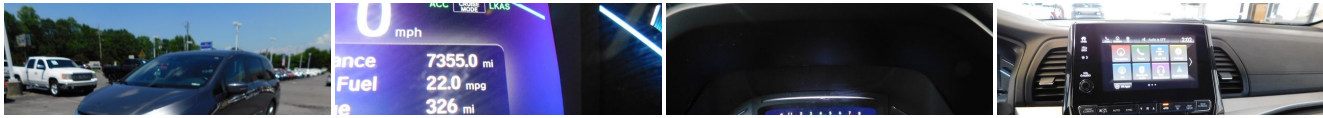

Specifications:

Year:	2018
VIN:	5FNRL6H78JB026335
Make:	Honda
Stock:	8904
Model/Trim:	Odyssey EX-L
Condition:	Pre-Owned
Body:	Minivan/Van
Exterior:	Gray
Engine:	Engine: 3.5L V6 SOHC 24-Valve i-VTEC
Interior:	Gray Leather
Transmission:	AUTOMATIC
Mileage:	126,743
Drivetrain:	Front Wheel Drive
Economy:	City 19 / Highway 28

- Interior Trim -inc: Metal-Look/Piano Black Instrument Panel Insert and Chrome/Metal-Look Interior Accents
- Leather Steering Wheel
- Manual Anti-Whiplash Adjustable Front Head Restraints and Manual Adjustable Rear Head Restraints
- Manual Tilt/Telescoping Steering Column- Outside Temp Gauge- Passenger Seat
- Perimeter Alarm- Power Fuel Flap Locking Type- Rear Cupholder
- Redundant Digital Speedometer- Remote Releases -Inc: Power Cargo Access
- Removable 40-20-40 Folding PlusOne Seat(TM) Split-Bench Front Facing Manual Reclining Fold Forward Seatback Rear Seat w/Manual Fore/Aft and Magic Slide 2nd-Row Seats Side-To-Side Sliding
- Systems Monitor- Trunk/Hatch Auto-Latch- Vinyl Door Trim Insert