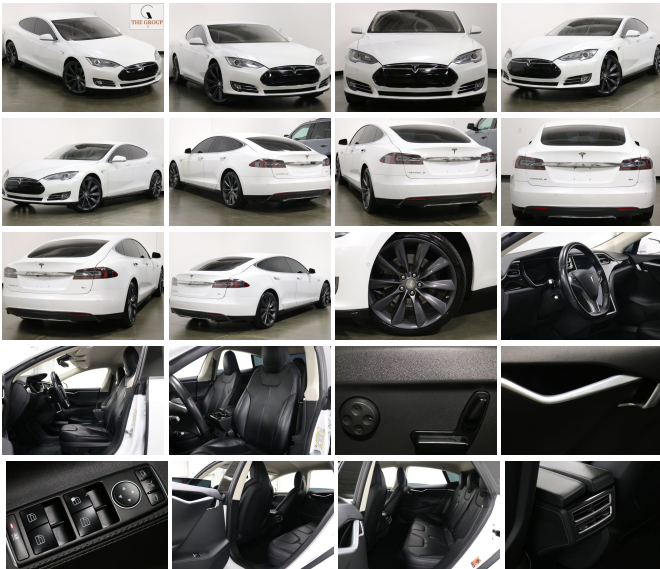

2014 Tesla Model S 60 kWh Battery

View this car on our website at ff783918-554d-4ea7-80c6-a74d5248bc1b.autorevo-powersites.com/7114574/ebrochure

Our Best Price **\$32,950**

Specifications:

Year:	2014
VIN:	5YJSA1S15EFP56384
Make:	Tesla
Model/Trim:	Model S 60 kWh Battery
Condition:	Pre-Owned
Body:	Sedan
Exterior:	White
Engine:	Engine: 3-Phase/4-Pole Electric -inc: 60 kWh battery
Interior:	Black Leather
Transmission:	Automatic
Mileage:	47,835
Drivetrain:	Rear Wheel Drive
Economy:	City 94 / Highway 97

2014 TESLA MODEL S 60 4 DOOR
FULL SIZE LUXURY FULLY
ELECTRIC CAR.

WHITE EXTERIOR WITH A
BEAUTIFUL BLACK LUXURY
LEATHER INTERIOR.

60 KW BATTERY.

SUBZERO WINTER PKG.

PREMIUM INTERIOR PKG.

21 INCH WHEEL PKG.

ICE COLD AIR COND.