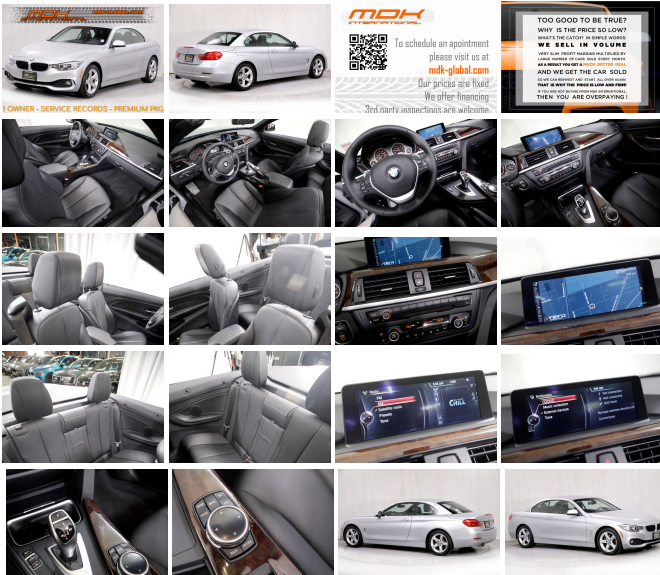

2015 BMW 428i

View this car on our website at mdk-global.com/7114502/ebrochure

1 OWNER - SERVICE RECORDS - PREMIUM PKG

Our Price **\$27,990**

Specifications:

Year:	2015
VIN:	WBA3V7C54FP771444
Make:	BMW
Model/Trim:	428i
Condition:	Pre-Owned
Body:	Convertible
Exterior:	Glacier Silver Metallic
Engine:	Engine: 2.0L TwinPower Turbo 4-Cylinder 16V DOHC -inc: twin-scroll turbocharger w/variable valve control (Double-VANOS and Valvetronic), high-precision direct injection and electronic throttle control
Interior:	Black Leather
Mileage:	28,369
Drivetrain:	Rear Wheel Drive
Economy:	City 23 / Highway 34

* Very well-equipped 1 owner 428 with super low miles and service records

* Glacier Silver Metallic over Black Dakota Leather (Dakota leather was a \$1550 factory option - most of these cars came with synthetic leatherette)

* Premium pkg

* Navigation

* Heated seats

* Xenon / LED lights

* Comfort access - an absolute must-have on these cars

* Clean title

* Carfax certified

* Service records per Carfax report

- Remote Releases -Inc: Power Cargo Access- SensaTec Leatherette Upholstery
- Sliding Front Center Armrest and Rear Center Armrest w/Pass-Thru
- Sport Leather Steering Wheel Systems Monitor- Tracker System- Trip Computer
- Trunk/Hatch Auto-Latch- Valet Function