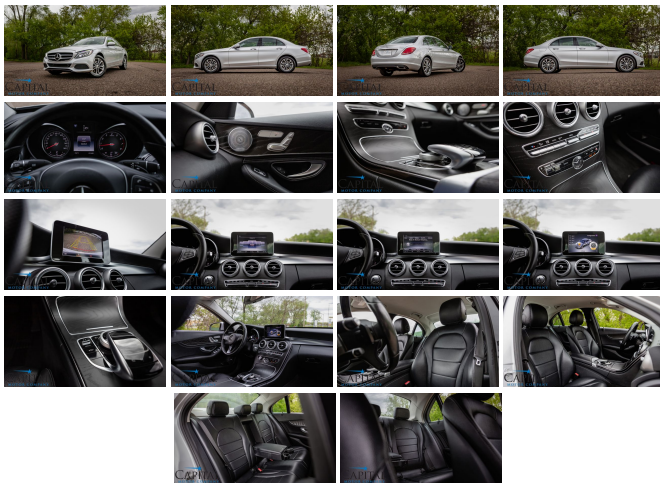

We have for sale a 2015 Mercedes-Benz C300 4MATIC All-Wheel Drive Luxury Sedan with a lot to offer! It has gorgeous Iridium Silver and 18-Inch Split 5-Spoke Wheels give the car an incredible stance! If you're looking for a sporty luxury sedan that won't break the bank then this C300 is the perfect choice! We know that if you like how it looks in the pictures you will fall in love when you come to drive it.

- 4MATIC All-Wheel Drive
- 2.0-Liter 4-Cylinder Turbo Engine and a 7-Speed Automatic Transmission with Sport/Manual Shift Modes
- Rear-View Camera
- Burmester Sound System
  - SiriusXM Satellite Radio Ready
  - Bluetooth Streaming Audio Connection
  - AM/FM/CD Audio
  - Aux/USB Audio Inputs
- LED Head Lights
- KEYLESS GO Passive Entry / Exit
- KEYLESS GO Push-Button Engine Start
- Dual-Zone Automatic Climate Controls
- Split-Fold Rear Seats