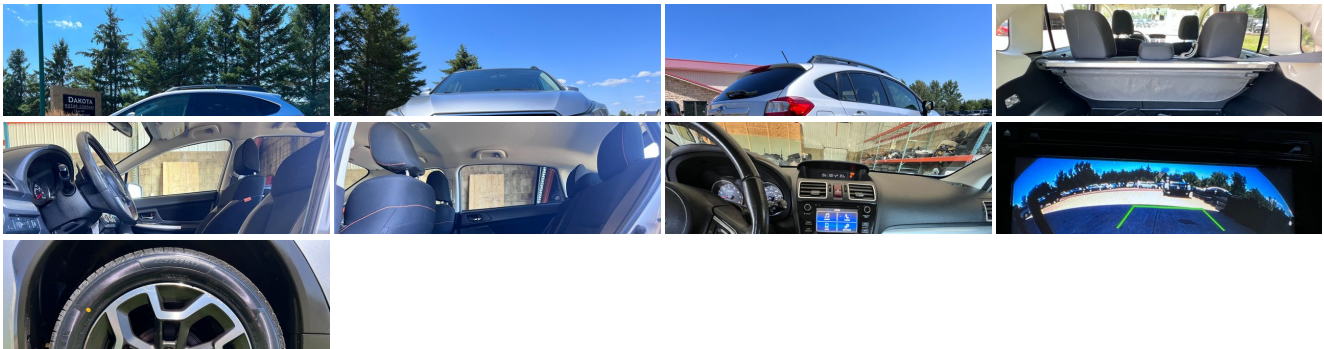

## 2016 Subaru Crosstrek Premium

**Our Price \$16,995**

View this vehicle on our website at [dakotamotor.com](http://dakotamotor.com)

(651) 460-6655

22098 Canton Court , Farmington, MN 55024

Photos  
Details  
Contact

### Specifications:

**Year:** 2016  
**VIN:** JF2GPABC2G8214377

<b>Make:</b>	Subaru
<b>Model/Trim:</b>	Crosstrek Premium
<b>Condition:</b>	Pre-Owned
<b>Body:</b>	SUV
<b>Exterior:</b>	Ice Silver Metallic
<b>Engine:</b>	Engine: 2.0L 16V DOHC
<b>Interior:</b>	Black Cloth
<b>Mileage:</b>	82,377
<b>Drivetrain:</b>	All Wheel Drive
<b>Economy:</b>	City 26 / Highway 34

#### Exterior

- Front Fog Lamps- Lip Spoiler- Tailgate/Rear Door Lock Included w/Power Door Locks
- Wheels: 17" x 7.0J Aluminum Alloy -inc: Dark gray w/machine finish
- Auto Off Aero-Composite Halogen Daytime Running Headlamps
- Black Bodyside Cladding and Black Wheel Well Trim- Black Grille w/Chrome Accents
- Black Side Windows Trim- Body-Colored Door Handles
- Body-Colored Front Bumper w/Black Rub Strip/Fascia Accent and Chrome Bumper Insert
- Body-Colored Power Heated Side Mirrors w/Manual Folding

- Body-Colored Rear Step Bumper w/Black Rub Strip/Fascia Accent- Clearcoat Paint
- Compact Spare Tire Mounted Inside Under Cargo- Deep Tinted Glass
- Fixed Rear Window w/Fixed Interval Wiper and Defroster
- Fully Galvanized Steel Panels- Liftgate Rear Cargo Access- Roof Rack Rails Only
- Steel Spare Wheel- Tires: 225/55R17 95H AS
- Variable Intermittent Wipers w/Heated Wiper Park