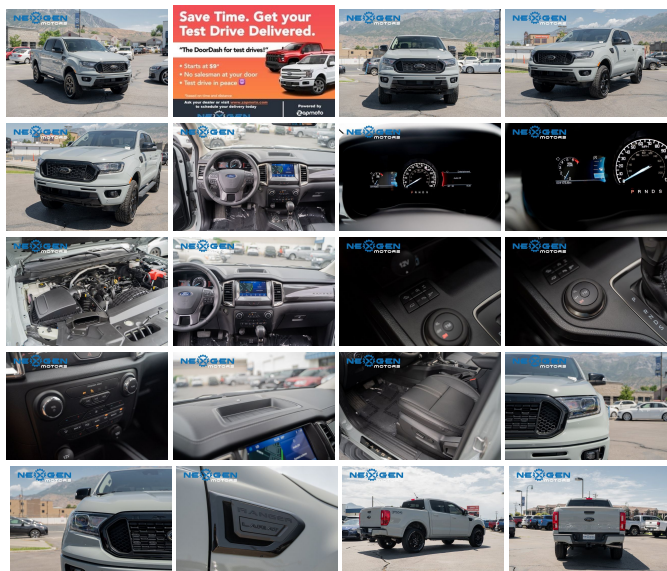

## Specifications:

<b>Year:</b>	2022
<b>VIN:</b>	1FTER4FH1NLD04539
<b>Make:</b>	Ford
<b>Stock:</b>	D04539
<b>Model/Trim:</b>	Ranger LARIAT
<b>Condition:</b>	Pre-Owned
<b>Body:</b>	Pickup Truck
<b>Exterior:</b>	Forged Green Metallic
<b>Engine:</b>	ENGINE: 2.3L ECOBOOST
<b>Interior:</b>	Black Leather
<b>Mileage:</b>	1,167
<b>Drivetrain:</b>	4 Wheel Drive
<b>Economy:</b>	City 20 / Highway 19