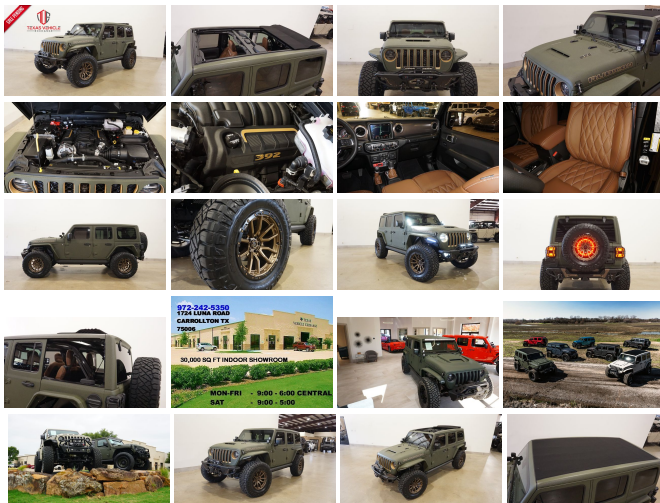

# 2022 Jeep Wrangler Unlimited Rubicon 392 SKY TOP,DUPONT KEVLAR,BUMPERS

View this car on our website at [tveauto.com/7113625/ebrochure](https://tveauto.com/7113625/ebrochure)

Our Price **\$139,900**

## Specifications:

<b>Year:</b>	2022
<b>VIN:</b>	1C4JJXSJ6NW245552
<b>Make:</b>	Jeep
<b>Stock:</b>	245552
<b>Model/Trim:</b>	Wrangler Unlimited Rubicon 392 SKY TOP,DUPONT KEVLAR,BUMPERS
<b>Condition:</b>	Pre-Owned
<b>Body:</b>	SUV
<b>Exterior:</b>	Green
<b>Engine:</b>	ENGINE: 6.4L V8 SRT HEMI MDS
<b>Interior:</b>	Brown Leather
<b>Transmission:</b>	TRANSMISSION: 8-SPEED AUTOMATIC (8HP75)
<b>Mileage:</b>	825
<b>Drivetrain:</b>	4 Wheel Drive
<b>Economy:</b>	City 13 / Highway 17

TRAILER TOW PACKAGE  
-inc: Class II Receiver Hitch, 7 & 4 Pin Wiring Harness \$350

QUICK ORDER PACKAGE 27X  
-inc: Engine: 6.4L V8 SRT HEMI

MDS, Transmission: 8-Speed  
Automatic (8HP75)

---

Option Packages Total  
\$3,390