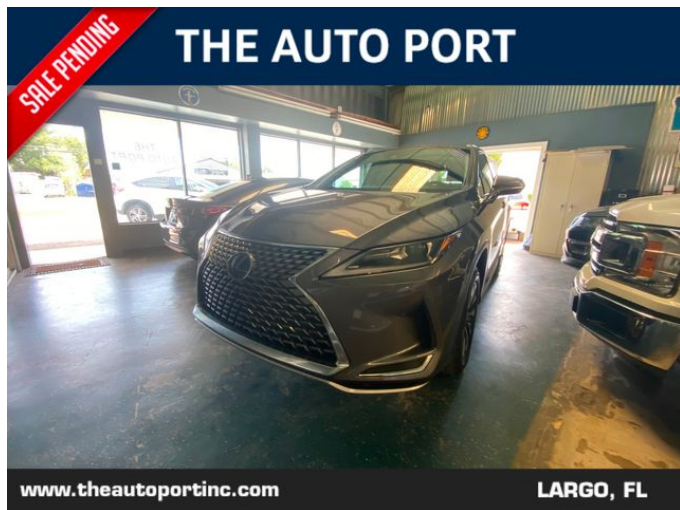

## 2020 Lexus RX 350

View this car on our website at [theautoportinc.com/7113267/ebrochure](http://theautoportinc.com/7113267/ebrochure)

Our Wholesale Price **\$42,950**

### Specifications:

<b>Year:</b>	2020
<b>VIN:</b>	2T2HZMAA9LC162058
<b>Make:</b>	Lexus
<b>Model/Trim:</b>	RX 350
<b>Condition:</b>	Pre-Owned
<b>Body:</b>	SUV
<b>Exterior:</b>	Gray
<b>Engine:</b>	Engine: 3.5L V6 DOHC 24-Valve VVT-iW
<b>Interior:</b>	Black
<b>Mileage:</b>	8,814
<b>Drivetrain:</b>	Front Wheel Drive
<b>Economy:</b>	City 20 / Highway 27