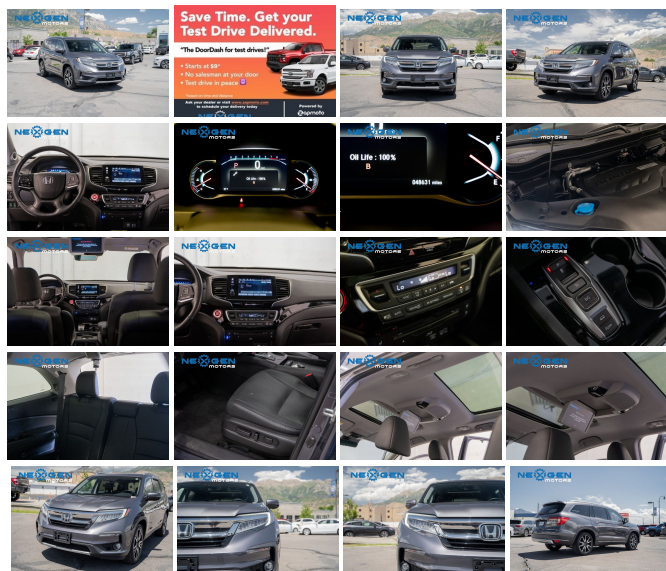

## Specifications:

<b>Year:</b>	2019
<b>VIN:</b>	5FNYP6H03KB000894
<b>Make:</b>	Honda
<b>Stock:</b>	000894
<b>Model/Trim:</b>	Pilot Elite
<b>Condition:</b>	Pre-Owned
<b>Body:</b>	SUV
<b>Exterior:</b>	Modern Steel Metallic
<b>Engine:</b>	Engine: 3.5L V6 24-Valve SOHC i-VTEC
<b>Interior:</b>	Black Leather
<b>Mileage:</b>	48,547
<b>Drivetrain:</b>	All Wheel Drive
<b>Economy:</b>	City 19 / Highway 26