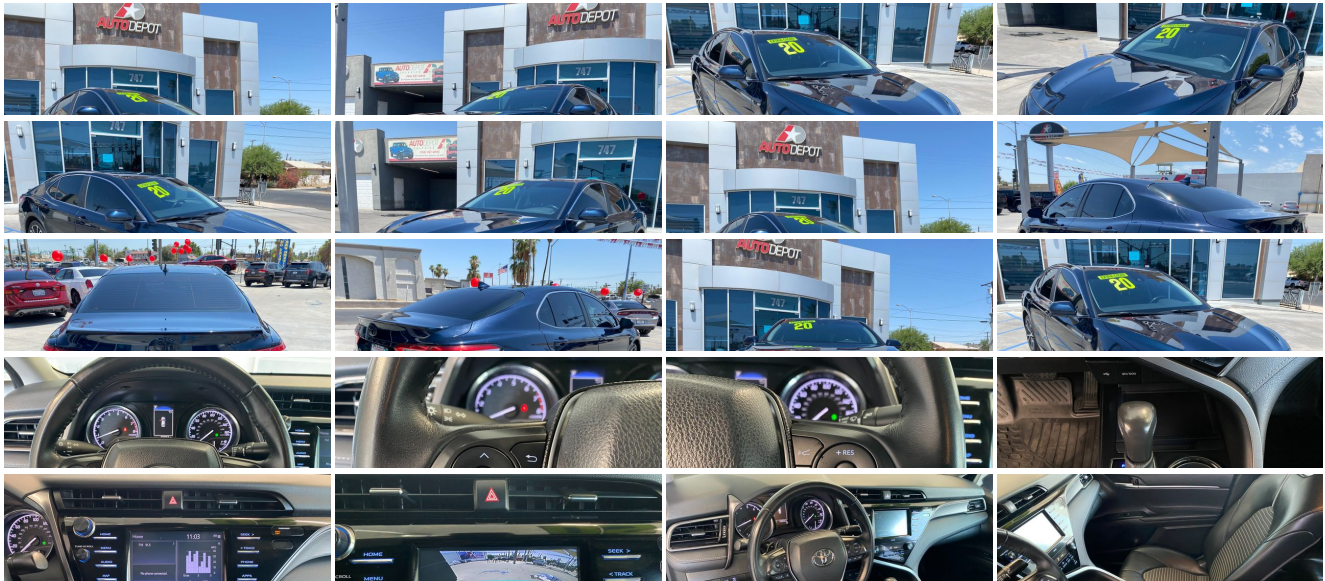

2020 Toyota Camry SE

Our Price \$25,995

View this vehicle on our website at autodepotcalexico.com

Auto Depot of Calexico

760-357-0043

747 Imperial Ave , Calexico, CA 92231

Photos

Details

Contact

Specifications:

Year:	2020
VIN:	4T1G11AKXLU877170
Make:	Toyota
Stock:	6245
Model/Trim:	Camry SE
Condition:	Pre-Owned
Body:	Sedan
Exterior:	Blue Streak Metallic
Engine:	Engine: 2.5L I-4 DOHC 16-Valve -inc: VVT-iE intake and VVT-i exhaust
Interior:	Black
Mileage:	59,811
Drivetrain:	Front Wheel Drive
Economy:	City 28 / Highway 39

Exterior

- Auto On/Off Projector Beam Led Low/High Beam Daytime Running Auto High-Beam Headlamps w/Delay-Off
- Black Grille- Body-Colored Door Handles
- Body-Colored Front Bumper w/Gray Rub Strip/Fascia Accent
- Body-Colored Power Side Mirrors w/Manual Folding- Body-Colored Rear Bumper
- Chrome Side Windows Trim and Black Front Windshield Trim - Clearcoat Paint