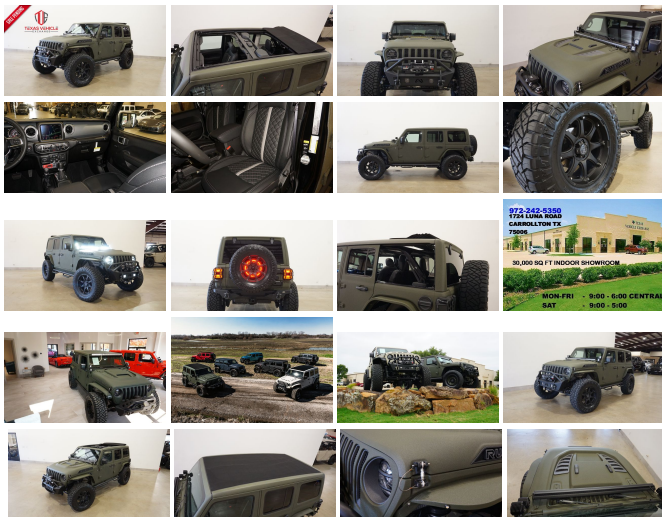

2022 Jeep Wrangler Unlimited Rubicon 4X4 DIESEL,SKY TOP,DUPONT KEVLAR,LIFT

View this car on our website at tveauto.com/7112595/ebrochure

Our Price **\$99,900**

Specifications:

Year:	2022
VIN:	1C4JJXFM5NW257521
Make:	Jeep
Stock:	257521
Model/Trim:	Wrangler Unlimited Rubicon 4X4 DIESEL,SKY TOP,DUPONT KEVLAR,LIFT
Condition:	Pre-Owned
Body:	SUV
Exterior:	Green
Engine:	ENGINE: 3.0L V6 TURBO DIESEL W/ESS G3
Interior:	Black Leather
Transmission:	TRANSMISSION: 8-SPEED AUTOMATIC (8HP75)
Mileage:	70
Drivetrain:	4 Wheel Drive
Economy:	City 17 / Highway 23

NATION WIDE FINANCING

SUBMIT CREDIT APP [WWW.TVEAUTO.COM](https://www.tveauto.com)

OR CALL 972-242-5350

"TANK GREEN EDITION"

CUSTOM BUILT **KEVLAR** 2022 JEEP
WRANGLER JL UNLIMITED RUBICON 4X4
WITH 26R PACKAGE