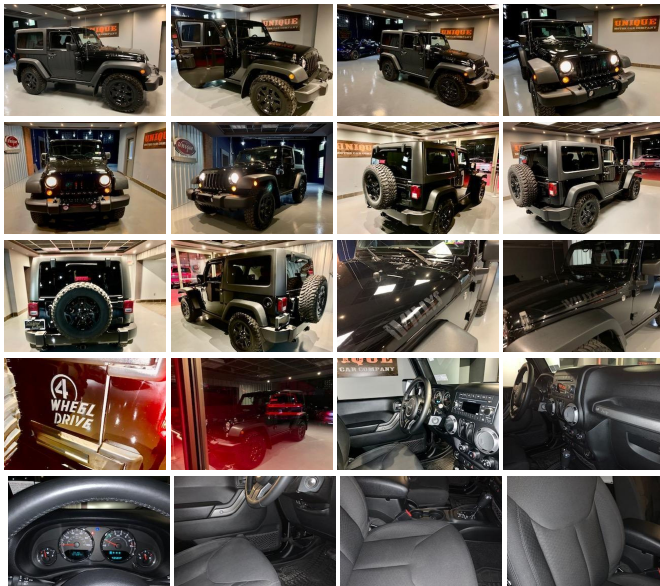

2016 Jeep Wrangler Willys Wheeler

View this car on our website at uniquemotorcarsonline.com/7112558/ebrochure

Our Price **\$31,900**

Specifications:

Year:	2016
VIN:	1C4AJWAG8GL334205
Make:	Jeep
Stock:	334205
Model/Trim:	Wrangler Willys Wheeler
Condition:	Pre-Owned
Body:	SUV
Exterior:	Black Clearcoat
Engine:	ENGINE: 3.6L V6 24V VVT
Interior:	Black Cloth
Transmission:	TRANSMISSION: 5-SPEED AUTOMATIC (W5A580)
Mileage:	43,565
Drivetrain:	4 Wheel Drive
Economy:	City 17 / Highway 21

2016 Jeep Wrangler Willys Wheeler 2 door, Black clear coat with the black cloth interior, black 3 piece Freedom hardtop, 3.6 liter V-6 and the 5 speed automatic transmission; Willys Wheeler Edition 24V featuring Engine: 3.6L V6 24V VVT, Transmission: 5-Speed Automatic (W5A580), Rear Passenger Assist Handles Kit, Willys Wheeler Package, Black Jeep Grille Badge, 1-Yr SiriusXM Radio Service, For More Info Call 888-539-7474, Air Conditioning, Vehicle Information Center, Remote USB Port, Uconnect Voice Command w/Bluetooth, Leather Wrapped Steering Wheel, Chrome/Leather Wrapped Shift Knob, Tire Pressure Monitoring Display, 4-Wheel Drive Swing Gate Decal, Willys Wheeler Grille, Low Gloss Black Wrangler Decal, Willys Hood Decal, Rock Rails; Trailer Tow group featuring Class II Receiver Hitch, Trailer Tow w/4-Pin Connector Wiring; Power convenience group featuring Auto Dim Mirror w/Reading Lamp, Front 1-Touch Down Power Windows, Power Heated Mirrors, Security Alarm, Power Locks, Remote Keyless Entry, other options include electronic stability control, traction control, hill start assist, speed control, delay wipers, Radio 130, tilt steering column, rear window defroster, and many other Jeep amenities. Call or email for more information. Visit us on the web at www.UniqueMotorCarsonline.com