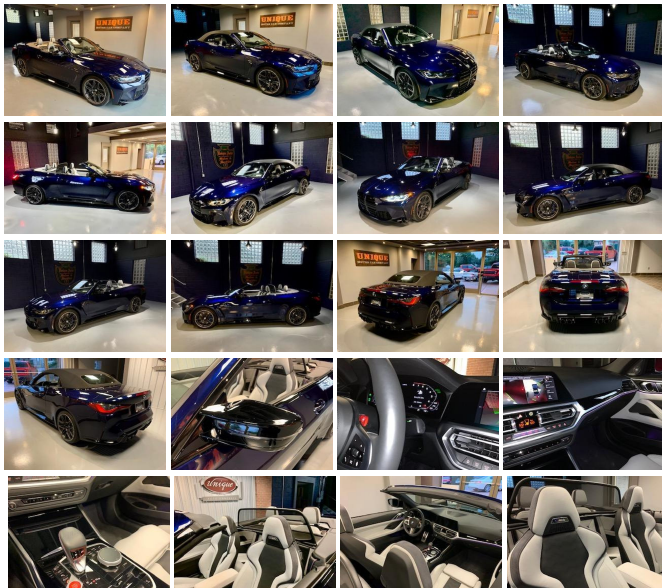

2022 BMW M Models Competition xDrive

View this car on our website at uniquemotorcarsonline.com/7112032/ebrochure

Our Price **\$103,900**

Specifications:

| | |
|--------------------|---|
| Year: | 2022 |
| VIN: | WBS33BA07NCJ44318 |
| Make: | BMW |
| Stock: | 44318 |
| Model/Trim: | M Models Competition xDrive |
| Condition: | Pre-Owned |
| Body: | Convertible |
| Exterior: | Tanzanite Blue II Metallic |
| Engine: | Engine: 3.0L 6-Cylinder TwinPower Turbo |
| Interior: | Silverstone/Black Leather |
| Mileage: | 850 |
| Drivetrain: | All Wheel Drive |
| Economy: | City 16 / Highway 23 |

2022 BMW M4 Competition xDrive Convertible, Tanzanite Blue II Metallic with the Silverstone/Black leather interior, and the Black power soft top; Option packages include Parking assistance package; Executive package; other options include Carplay/Android auto compatability, steptronic automatic transmission 19"/20" 825M orbit grey wheels, M Sport differential, mobility kit, adaptive M suspension, M shadowline lights, convertible wind deflector, M seat belts, individual piano black finish trim, neck warmer, auto-dimming mirrors, auto-dimming rear view mirror, front ventilated seats, lumbar support, heated front seats, active driving assistant, active guard, icon adaptive LED w/laserlight, dual zone auto climate control, connected drive services, connected package pro, live cockpit pro, Sirius XM satellite radio, extended shadowline trim, anthracite headliner, and many other BMW amenities. Call or email for more information. Visit us on the web at www.UniqueMotorCarsonline.com