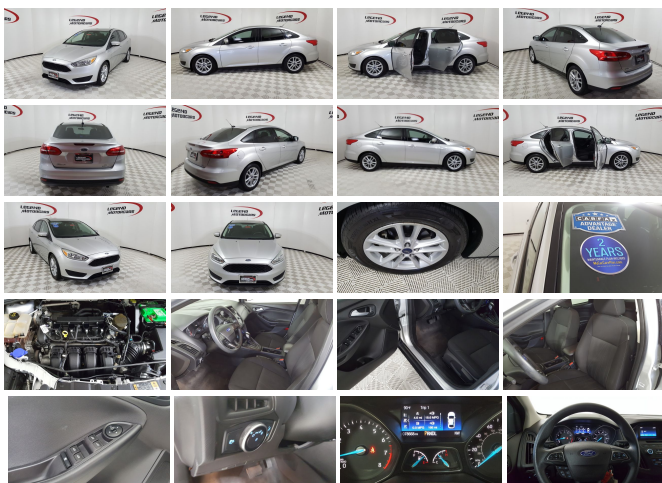

### Specifications:

<b>Year:</b>	2015
<b>VIN:</b>	1FADP3F2XFL341734
<b>Make:</b>	Ford
<b>Stock:</b>	17504
<b>Model/Trim:</b>	Focus SE
<b>Condition:</b>	Pre-Owned
<b>Body:</b>	Sedan
<b>Exterior:</b>	Ingot Silver
<b>Engine:</b>	2.0L I-4
<b>Interior:</b>	Charcoal Black Cloth
<b>Mileage:</b>	78,668
<b>Drivetrain:</b>	Front Wheel Drive
<b>Economy:</b>	City 26 / Highway 36

Take a look at this Stylish, Fuel Efficient and Maintained 2015 Ford Focus. This Focus is powered by a economical Duratec 2.0 liter 16 valve GDI engine mated with a smooth shifting automatic transmission and is capable of over 35 mpg. It is equipped with power windows and locks, tilt/telescoping wheel w/audio controls, cruise, power mirrors, front/side airbags, safety curtain, anti-lock brakes, traction control, drivers' information center, remote keyless entry, SYNC voice activated communications & entertainment system, back up camera, Bluetooth, AM/FM CD with aux audio jack/USB and Alloy wheels.

### Factory Installed Packages

ENGINE: 2.0L I-4 GDI TI-VCT FLEX FUEL

INGOT SILVER

CHARCOAL BLACK, CLOTH FRONT BUCKET SEATS

-inc: 6-way manual driver

(up/down, fore/aft, recline), 4-way manual passenger (fore/aft, recline) and removable adjustable headrests (2-way)