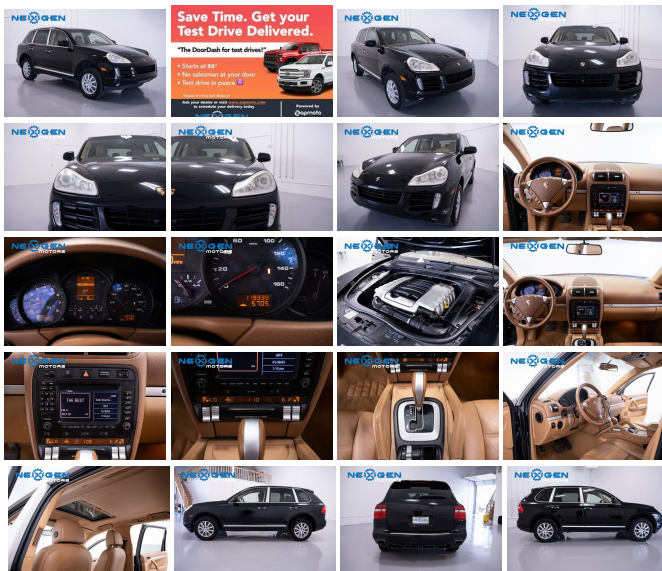

2008 Porsche Cayenne Base

View this car on our website at nexgenmotorsutah.com/7111794/ebrochure

Our Price **\$7,000**

Specifications:

Year:	2008
VIN:	WP1AA29P48LA16580
Make:	Porsche
Stock:	A88601A
Model/Trim:	Cayenne Base
Condition:	Pre-Owned
Body:	SUV
Exterior:	Black
Engine:	3.6L DOHC SMPI 24-valve V6 engine
Interior:	Tan Leather
Mileage:	119,251
Drivetrain:	All Wheel Drive
Economy:	City 14 / Highway 20

2008 PORSCHE CAYENNE AWD clean title
- \$7,000 OUT THE DOOR

2008 Porsche Cayenne Base

Nexgen Motors - 801-874-3747 - View this car on our website at nexgenmotorsutah.com/7111794/ebrochure

Our Location :

2008 Porsche Cayenne Base

Nexgen Motors - 801-874-3747 - View this car on our website at nexgenmotorsutah.com/7111794/ebrochure

Installed Options

Interior

- Metal-look interior- Leather 12-way pwr front bucket seats w/lumbar
- 60/40 split folding rear seats
- Leather-wrapped 3-spoke adjustable multifunction steering wheel- Trip computer
- Pwr windows- Pwr door locks- Cruise control
- Alarm system with ultrasonic interior surveillance, inclination sensor
- Electronic immobilizer w/in-key transponder- AM/FM stereo w/CD-inc: 12 speakers
- Manual air conditioning w/integrated charcoal/pollen filter- Rear window defogger
- Homelink garage door opener
- Lockable air conditioned glovebox & front passenger seat storage compartment
- Stainless steel door entry guard & pedal pads - Leather-wrapped shift lever
- Dual front/rear adjustable cup holders- (6) aux pwr outlets- Illuminated vanity mirrors
- Front/rear reading lamps
- Retractable luggage compartment cover w/detachable storage cassette, pull-out luggage net