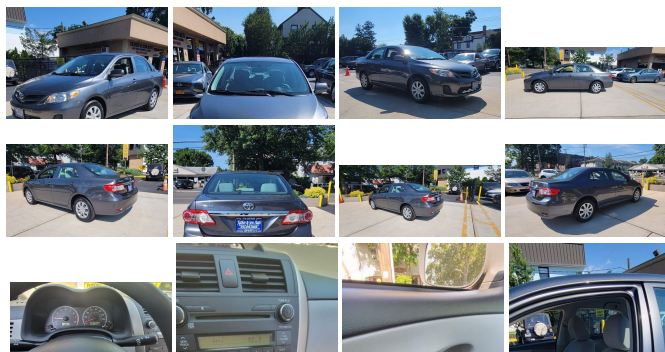

2013 Toyota Corolla L

View this car on our website at fatherandsonautocorp.com/7111488/ebrochure

Our Price **\$18,777**

Specifications:

Year:	2013
VIN:	2T1BU4EE4DC119335
Make:	Toyota
Stock:	47415145
Model/Trim:	Corolla L
Condition:	Pre-Owned
Body:	Sedan
Exterior:	Magnetic Gray Metallic
Engine:	1.8L DOHC SFI 16-valve VVT-i I4 engine
Interior:	Ash Cloth
Mileage:	12,156
Drivetrain:	Front Wheel Drive
Economy:	City 26 / Highway 34

CAR IS AS CLOSE AS YOU WILL FIND TO NEW. ONLY 12K ORIGINAL MILES! INTERIOR LOOKS LIKE IT IS OUT OF THE SHOWROOM! ALL 4 TIRES WERE JUST REPLACED FOR THE AGE! WE HAVE 3 KEYS, BOOKS AND THE CAR IS ALL SERVICED UP AND READY TO GO. GREAT ON GAS TOO! COME DOWN AND TAKE A LOOK FOR YOURSELF! ONCE YOU SEE THE CAR YOU WILL KNOW WHY WE HAVE BEEN SERVING THE COMMUNITY SINCE 1977! WE LOOK FOR ONLY THE BEST CARS AROUND TO SELL TO YOU!

Vehicle History Report : as Of 08/13/2022

Snapshot

2013 TOYOTA COROLLA BASE/S/LE

No accidents or damage reported to CARFAX

2 Service history records

At least 1 open recall

CARFAX 1-Owner vehicle

Personal vehicle