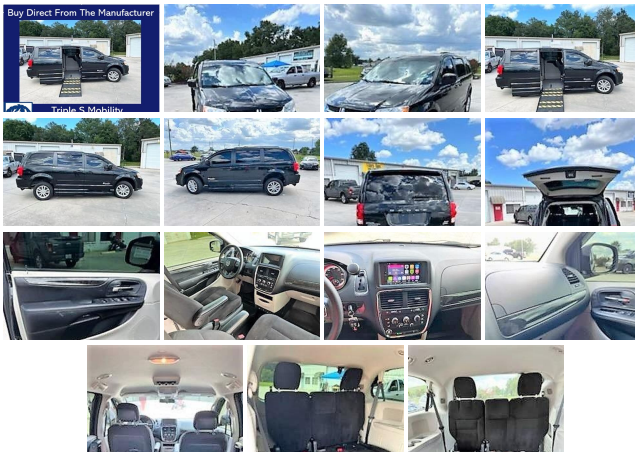

triplesmobility.com
727-492-1630
7498 Park Blvd North
Pinellas Park, Florida
33781

Triple S Mobility,
Inc

2014 Dodge Grand Caravan SXT Wheelchair Van Handicap Ramp Van Customer Service 727-492-1630

View this car on our website at triplesmobility.com/7111177/ebrochure

Buy Direct From The Manufacturer

 Triple S Mobility
Simple, Safe & Strong Wheelchair Vans

Our Price **\$0**

Specifications:

Year:	2014
VIN:	2C4RDGCGXER457957
Make:	Dodge Grand Caravan SXT
Stock:	457957
Model/Trim:	Wheelchair Van Handicap Ramp Van
Condition:	Pre-Owned
Body:	Minivan/Van
Exterior:	Black
Engine:	ENGINE: 3.6L V6 24V VVT
Interior:	Black Cloth
Mileage:	75,200
Drivetrain:	Front Wheel Drive
Economy:	City 17 / Highway 25

Standard Features Include: 3.6 liter V6 engine, automatic transmission, AM/FM stereo, power driver seat with lumbar, power front passenger seat, power windows, power door locks, power mirrors, power rear vents, power dual side sliding doors, power rear hatch, tri-zone air-conditioning, leather-wrapped tilt steering wheel with mounted radio controls, cruise control, tachometer, rear defroster and wiper, power steering, ABS brakes, driver and passenger airbags, all row curtain airbags, traction control, tire pressure monitoring, keyless entry, luggage rack, privacy glass.

Accessibility Features Include: Braun side entry wheelchair conversion, 12 in. lowered floor, power 12 in. lowered door with manual release, power foldout ramp 29. in. width x 52 in. length, removable driver and passenger seats, door height 56 in., interior height 60 in., power kneeling, control switches on the dash and at the sliding door with remote controls, color matched ground effects for lowered body panels, manual wheelchair lockdown system.*