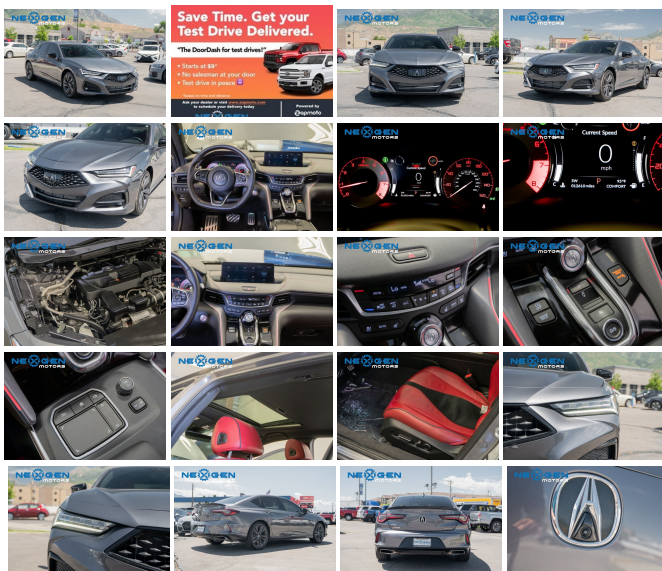

2021 Acura TLX w/A-Spec Package

View this car on our website at nexusmotorsutah.com/7110958/ebrochure

Our Price **\$35,000**

Specifications:

Year:	2021
VIN:	19UUB6F5XMA011476
Make:	Acura
Stock:	011476
Model/Trim:	TLX w/A-Spec Package
Condition:	Pre-Owned
Body:	Sedan
Exterior:	Modern Steel Metallic
Engine:	Engine: 2.0L DOHC 16-Valve VTEC 4-Cylinder Turbo
Interior:	Red Leather
Mileage:	12,485
Drivetrain:	All Wheel Drive
Economy:	City 21 / Highway 29

Exterior

- Wheels: 19" x 8.5" Shark Gray Interwoven -inc: Aluminum-alloy
- Tires: 255/40R19 All-Season- Tire Mobility Kit Clearcoat Paint
- Express Open/Close Sliding And Tilting Glass 1st Row Sunroof w/Sunshade
- Body-Colored Front Bumper w/Black Bumper Insert
- Body-Colored Rear Bumper w/Black Bumper Insert Body-Colored Door Handles
- Black Side Windows Trim and Black Front Windshield Trim
- Black Power w/Tilt Down Heated Side Mirrors w/Convex Spotter, Manual Folding and Turn Signal Indicator
- Fixed Rear Window w/Defroster- Light Tinted Glass
- Speed Sensitive Variable Intermittent Wipers- Front Windshield -inc: Sun Visor Strip
- Galvanized Steel/Aluminum Panels- Lip Spoiler- Dark Chrome Grille
- Trunk Rear Cargo Access
- Programmable Projector Beam Led Low/High Beam Daytime Running Auto High-Beam Headlamps w/Delay-Off
- Perimeter/Approach Lights- LED Brakelights- Headlights-Automatic Highbeams
- Front Fog Lamps