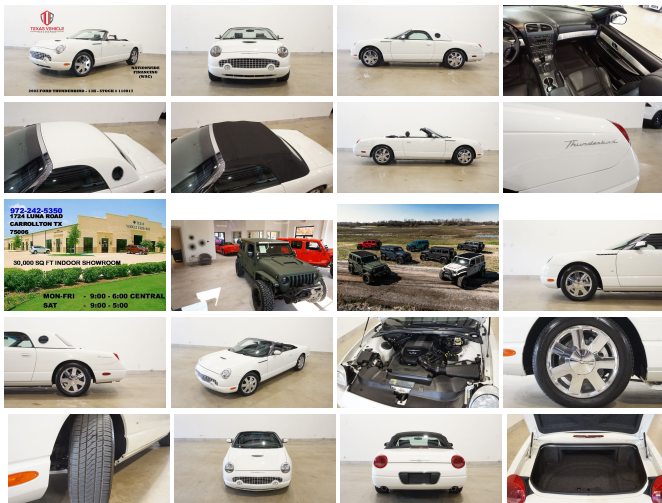

2003 Ford Thunderbird Premium HARD TOP,SOFT TOP,HTD LTH,CHROME WHLS,13K

View this car on our website at tveauto.com/7110849/ebrochure

Our Price **\$25,900**

Specifications:

Year:	2003
VIN:	1FAHP60A83Y110817
Make:	Ford
Stock:	110817
Model/Trim:	Thunderbird Premium HARD TOP,SOFT TOP,HTD LTH,CHROME WHLS,13K
Condition:	Pre-Owned
Body:	Convertible
Exterior:	Whisper White
Engine:	3.9L DOHC 32-VALVE ALUMINUM V8 ENGINE
Interior:	Black Ink Leather
Transmission:	5-SPEED AUTOMATIC TRANSMISSION W/OD
Mileage:	13,012
Drivetrain:	Rear Wheel Drive
Economy:	City 18 / Highway 24

CONTROLS, DUAL POWER & HEATED BUCKET SEATS, TRACTION CONTROL, ICE COLD A/C, DUAL CLIMATE CONTROL, AM/FM STEREO WITH 6 DISK INDASH CD CHANGER, DUAL VANITY MIRRORS, FLOOR MATS, OWNER'S MANUAL, 1 KEY/1 REMOTE. 17" CHROME WHEELS, FRONT TIRES ARE CONTINENTAL 235/50R/17 WITH APPROX 95% TREAD LIFE REMAINING, REAR TIRES ARE CONTINENTAL 235/50R/17 WITH APPROX 95% TREAD LIFE REMAINING. RUNS AND DRIVES GREAT. GIVE US A CALL @ 972-242-5350 OR STOP BY FOR A TEST DRIVE. 1724 LUNA RD IN CARROLLTON - 2 MILES NORTH OF 635. CLICK ON CARFAX ICON TO VIEW A FULL REPORT AT NO COST TO YOU.

Option Packages

Factory Installed Packages

-
3.9L DOHC 32-VALVE ALUMINUM V8
ENGINE

-
5-SPEED AUTOMATIC TRANSMISSION
W/OD

Texas Vehicle Exchange

tveauto.com

972-242-5350

1724 Luna Road