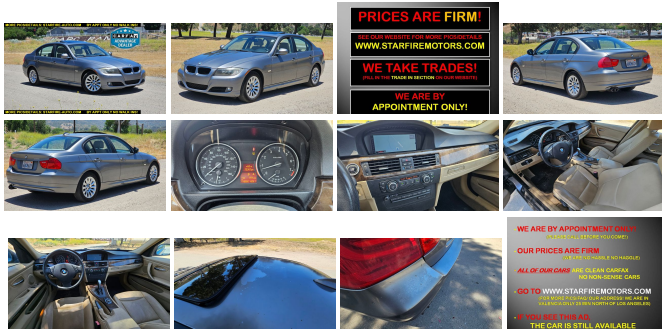

## 2009 BMW 328i

View this car on our website at [starfire-auto.com/7110703/ebrochure](http://starfire-auto.com/7110703/ebrochure)

Our Price **\$5,490**

**Specifications:**

**Year:** 2009  
**VIN:** WBAPH53599A437639  
**Make:** BMW  
**Stock:** DF6272793B  
**Model/Trim:** 328i  
**Condition:** Pre-Owned  
**Body:** Sedan  
**Exterior:** Gray  
**Engine:** 3.0L DOHC 24-valve I6 engine-inc: double-VANOS variable valve timing, Valvetronic  
**Interior:** Beige Leatherette  
**Transmission:** 6-SPEED STEPTRONIC AUTOMATIC TRANSMISSION  
**Mileage:** 116,035  
**Drivetrain:** Rear Wheel Drive  
**Economy:** City 18 / Highway 28

**PLEASE READ THIS SECTION!**

- RUNS AND DRIVES WELL AT THIS TIME
- TONS OF SAFETY FEATURES
- AWESOME INLINE 6 CYL ENGINE, ONE OF THE BEST THEY EVER MADE
- LOW ORIGINAL MILES
- NAVIGATION SYSTEM (UPDATED 2009+ MODEL HAS A NICE NAV..)
- SEE THE PICS FOR MINOR PAINT ISSUES
- ADD ~15% TO THE PRICE TO GET THE TOTAL AFTER TAXES/DMV FEES

**EVERYTHING WE KNOW IS ON OUR FAQ PAGE: [WWW.STARFIRE-AUTO.COM/FAQ](http://WWW.STARFIRE-AUTO.COM/FAQ)**

**WE ARE BY APPOINTMENT ONLY.**

**OUR PRICES ARE NOT NEGOTIABLE!**

2009 BMW 328i

Starfire Auto Inc - 661-513-4959 - View this car on our website at [starfire-auto.com/7110703/ebrochure](http://starfire-auto.com/7110703/ebrochure)

### Vehicle History Report : as Of 07/27/2024

**CARFAX**

Snapshot

**2009 BMW 3 SERIES 328I**

No accidents or damage reported to CARFAX

**10** Service history records

At least 1 open recall

CARFAX 1-Owner vehicle