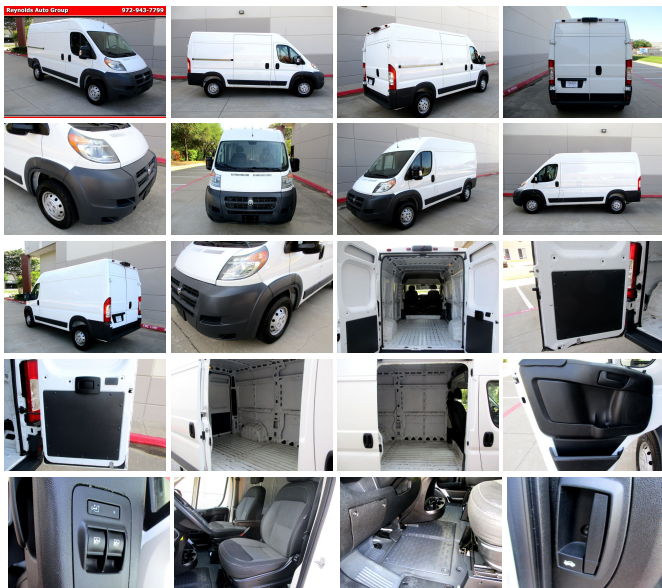

Our Price **$33,879**

Specifications:

Year:	2018
VIN:	3C6TRVCG3JE113191
Make:	Ram
Stock:	113191A
Model/Trim:	ProMaster Cargo Van 2500 High Roof 136" WB
Condition:	Pre-Owned
Body:	Minivan/Van
Exterior:	White
Engine:	ENGINE: 3.6L V6 24V VVT
Interior:	Black Cloth
Mileage:	65,659
Drivetrain:	Front Wheel Drive

These are getting hard to come by. This is a previous rental so it has had all of the service work done on a regular basis since it was new. The van runs and drives just like it is suppose to. It is nicely equipped with power windows and door locks, tilt wheel with cruise control, power heated mirrors, am fm stereo, steering wheel controls and a backup camera. There are more options so I have just listed a few of them. It shows on Car Fax that it is a one owner vehicle with no accidents. It has an almost new set of tires on it and it is real clean both inside and out. There are no roof dents like a lot of them have. We have had it checked by a certified mechanic for any mechanical or electrical issues. brakes checked and for any leaks and none were found. This is a good solid van that will give you years of service if taken care of like it has been in the past. We do offer Bank financing for this commercial vehicle which is very hard to find these days. If you are interested in coming in to look at and drive it please give Rocky Reynolds a call or text to 214-542-7794 and he will work with you on a good time for you to come in. We are a family owned and operated business in Texas since 1959 and we sell mostly working type trucks and vans. We would appreciate the opportunity to EARN your business.

2018 Ram ProMaster Cargo Van 2500 High Roof 136" WB

Reynolds Auto Group - 972-943-7799 - View this car on our website at reynoldsautotx.com/7110475/ebrochure