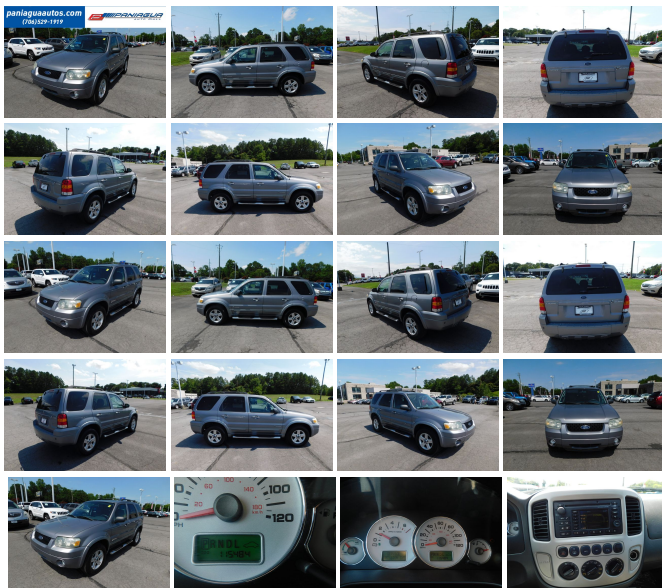

2007 Ford Escape Hybrid

View this car on our website at paniaguaautos.com/7110440/ebrochure

Our Price **\$4,900**

Specifications:

Year:	2007
VIN:	1FMCU59H37KA28618
Make:	Ford
Stock:	8853
Model/Trim:	Escape Hybrid
Condition:	Pre-Owned
Body:	SUV
Exterior:	Gray
Engine:	2.3L 4V I4 ATKINSON CYCLE ENGINE
Interior:	Gray Leather
Transmission:	AUTOMATIC
Mileage:	115,484
Economy:	City 32 / Highway 29

2007 FORD ESCAPE HYBRID 2.3L 4 CYLINDER AUTOMATIC NICE CLEAN LEATHER INTERIOR ALL POWER HURRY IN TODAY AND CHECK OUT OUR MOST RECENT INVENTORY

2007 Ford Escape Hybrid

Paniagua Auto Mall - 706-529-1919 & 423-472-4045 - View this car on our website at paniaguaautos.com/7110440/ebrochure

Our Location :

2007 Ford Escape Hybrid

Paniagua Auto Mall - 706-529-1919 & 423-472-4045 - View this car on our website at paniaguaautos.com/7110440/ebrochure

Installed Options

Interior

- AM/FM stereo w/6-disc in-dash CD changer-inc: (4) speakers, MP3 & satellite capable
- Cloth visors w/covered vanity mirrors- Front color-keyed carpeted floor mats
- Premium cloth front low-back bucket seats-inc: adjustable head restraints, dual map pockets
- Pwr locks- Pwr point w/cap in floor console- Remote keyless entry w/(2) transmitters
- 6-way pwr driver seat w/height adjuster- Air conditioning
- Floor console-inc: (2) cup holders, storage bin
- Front/rear assist handles-inc: rear coat hooks
- Interior lighting w/delay-inc: center dome lamp, map lights, illuminated entry, rear cargo area light
- Locking glove box- Message center- Perimeter alarm
- Premium cloth 60/40 split tip-fold-flat rear bench seat w/removable cushion, adjustable head restraints
- Pwr windows w/driver "one-touch-down" & accessory pwr delay- Rear floor heat ducts
- Rear window defroster- Securilock passive anti-theft system
- Tilt steering wheel w/speed control- Tire pressure monitoring system
- Warm steel-painted center cluster & front door switch bezel trim
- White-faced instrument panel-inc: warning lights & Hybrid-unique gauges