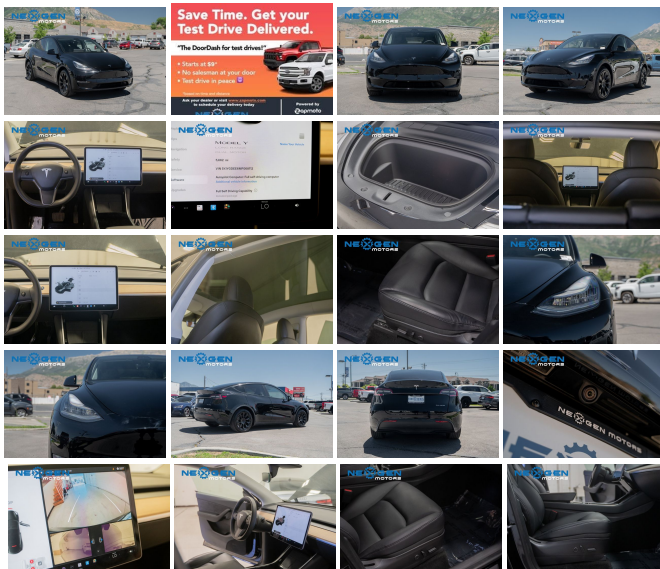

Specifications:

Year:	2021
VIN:	5YJYGDEE6MF068112
Make:	Tesla
Stock:	068112
Model/Trim:	Model Y Long Range
Condition:	Pre-Owned
Body:	SUV
Exterior:	Solid Black
Interior:	Black
Mileage:	5,658
Drivetrain:	All Wheel Drive
Economy:	City 131 / Highway 117