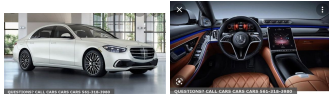

2022 Mercedes-Benz S 500

View this car on our website at thepalmbeachcollection.com/7109791/ebrochure

Our Price **\$117,900**

Specifications:

Year:	2022
VIN:	W1K6G6DB2NA100578
Make:	Mercedes-Benz
Model/Trim:	S 500
Condition:	Pre-Owned
Body:	Sedan
Exterior:	MANUFAKTUR Cashmere White Magno
Engine:	Engine: 3.0L V6 Turbo -inc: mild-hybrid system and ECO start/stop system
Interior:	Sienna Brown/Black Leather
Mileage:	4,356
Drivetrain:	All Wheel Drive
Economy:	City 21 / Highway 30

QUESTIONS? CALL US AT 561-318-3980

www.floridacarquest.com

This Mercedes Benz S550 4 Matic shows like new. Mileage is low at 4356. Call us for more details we just got it in.

Our Location :

2022 Mercedes-Benz S 500

Exterior

- Aluminum Panels- Body-Colored Front Bumper w/Chrome Bumper Insert
- Body-Colored Power Heated Auto Dimming Side Mirrors w/Power Folding and Turn Signal Indicator
- Body-Colored Rear Bumper w/Chrome Bumper Insert- Chrome Bodyside Insert
- Chrome Door Handles- Chrome Grille
- Chrome Side Windows Trim and Black Front Windshield Trim - Clearcoat Paint
- Cornering Lights- Door Auto-Latch
- EASY-PACK Power Open And Close Trunk Rear Cargo Access
- Express Open/Close Sliding And Tilting Glass Panorama 1st Row Sunroof w/Power Sunshade
- Fixed Glass 2nd Row Sunroof w/Power Sunshade
- Fixed Rear Window w/Defroster and Power Blind - Headlights-Automatic Highbeams
- LED Brakelights- Laminated Glass- Light Tinted Glass- Perimeter/Approach Lights
- Programmable Projector Beam Led Low/High Beam Directionally Adaptive Auto High-Beam Daytime Running Lights Preference Setting Headlamps w/Delay-Off
- Speed Sensitive Rain Detecting Variable Intermittent Wipers w/Heated Reservoir
- Tires: 255/45R19 AS- Wheels w/Silver Accents- Wheels: 19" 5-Multi Spoke