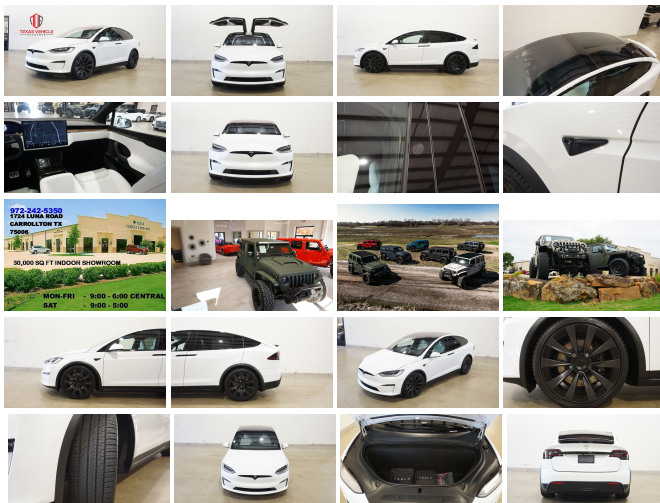

# 2022 Tesla Model X Long Range AWD NAV,HTD/COOL LTH,3RD ROW,22'S!

View this car on our website at [tveauto.com/7109260/ebrochure](https://tveauto.com/7109260/ebrochure)

Our Price **\$129,900**

## Specifications:

<b>Year:</b>	2022
<b>VIN:</b>	7SAXCAE57NF340726
<b>Make:</b>	Tesla
<b>Stock:</b>	340726
<b>Model/Trim:</b>	Model X Long Range AWD NAV,HTD/COOL LTH,3RD ROW,22'S!
<b>Condition:</b>	Pre-Owned
<b>Body:</b>	Hatchback
<b>Exterior:</b>	Pearl White Multi-Coat
<b>Interior:</b>	White Leather
<b>Mileage:</b>	126
<b>Drivetrain:</b>	All Wheel Drive

NATION WIDE FINANCING

SUBMIT CREDIT APP [WWW.TVEAUTO.COM](https://www.tveauto.com)

OR CALL 972-242-5350

2022 TESLA MODEL X LONG RANGE AWD, ELECTRIC ENGINE, AUTOMATIC TRANSMISSION, ONLY 126 MILES, PEARL WHITE MULTI-COAT W/WHITE LEATHER INTERIOR, CARFAX REPORTS 1 OWNER NO ACCIDENTS, NON-SMOKER, AUTOPILOT, FULL SELF DRIVING CAPABILITY, FOGLIGHTS, FRONT & REAR PARK DISTANCE SENSORS, 17" TOUCH SCREEN NAVIGATION, FRONT & SIDE VIEW CAMERAS, BACK-UP CAMERA, SOFT CLOSE FRONT DOORS, POWER WINDOWS, POWER DOOR LOCKS, POWER FOLDING HEATED MIRRORS, BLIND SPOT CONTROL, POWER & HEATED TILT/TELESCOPE STEERING WHEEL WITH AUDIO & CRUISE