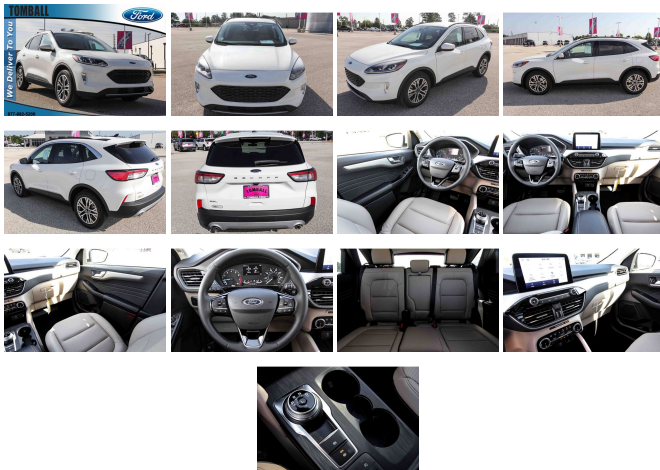

2022 Ford Escape SEL

View this car on our website at askjorgelopez.com/7108863/ebrochure

Our Price **$33,440**

Specifications:

Year:	2022
VIN:	1FMCU0H62NUB37009
Make:	Ford
Stock:	NUB37009
Model/Trim:	Escape SEL
Condition:	New
Body:	SUV
Exterior:	STAR WHITE METALLIC TRI-COAT
Engine:	ENGINE: 1.5L ECOBOOST
Interior:	ACTIVEX-TRIMMED SEATS SANDSTONE
Mileage:	0
Drivetrain:	Front Wheel Drive
Economy:	City 28 / Highway 34

"This vehicle exudes quality! You can't go wrong with this impeccable 2022 Ford Escape. Tire Specific Low Tire Pressure Warning, Side Impact Beams, Safety Canopy System Curtain 1st And 2nd Row Airbags, Reverse Sensing System Rear Parking Sensors, Rear Child Safety Locks.*Fully-Loaded with Additional Options*TRANSMISSION: 8-SPEED AUTOMATIC (STD), STAR WHITE METALLIC TRI-COAT, MINI SPARE WHEEL -inc: mini spare tire, wheel nut wrench and jack, FRONT LICENSE PLATE BRACKET -inc: Standard in states requiring two license plates and optional to all others, EQUIPMENT GROUP 301A, ENGINE: 1.5L ECOBOOST -inc: auto start-stop technology (STD), BLACK ROOF RACK RAILS, 4G LTE WI-FI HOTSPOT REMOVAL, Wheels: 18" Machined-Face Aluminum -inc: dark stainless-painted pockets, Valet Function.* Stop By Today *Come in for a quick visit at Tomball Ford, 22702 Tomball Parkway, Tomball, TX 77375 to claim your Ford Escape!"

2022 Ford Escape SEL

Ask Jorge Lopez - (866) 773-1396 - View this car on our website at askjorgelopez.com/7108863/ebrochure