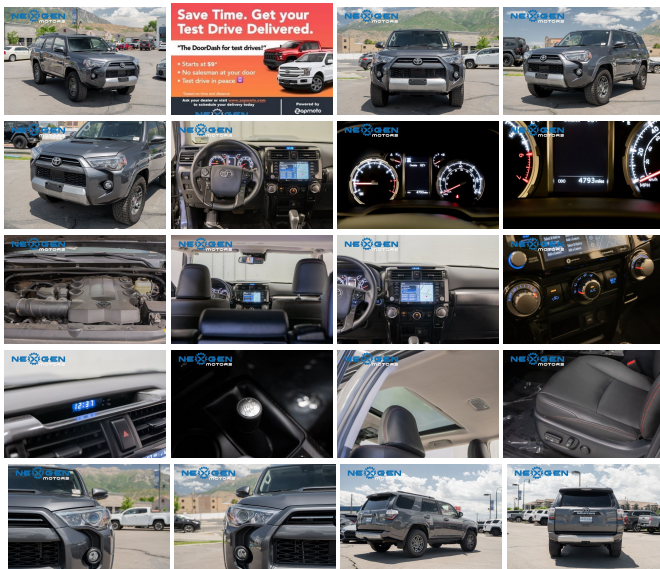

2020 Toyota 4Runner TRD Off Road Premium

View this car on our website at nexgenmotorsutah.com/7108113/ebrochure

Our Price **\$39,500**

Specifications:

Year:	2020
VIN:	JTEBU5JR3L5830420
Make:	Toyota
Stock:	830420
Model/Trim:	4Runner TRD Off Road Premium
Condition:	Pre-Owned
Body:	SUV
Exterior:	Magnetic Gray Metallic
Engine:	Engine: 4.0L V6 DOHC SMPI
Interior:	Black
Mileage:	4,726
Drivetrain:	4 Wheel Drive
Economy:	City 16 / Highway 19

- Power Rear Windows and Fixed 3rd Row Windows
- Wi-Fi Connect with up to 2GB within 3-month trial Mobile Hotspot Internet Access
- Leather/Metal-Look Steering Wheel- Front Cupholder- Rear Cupholder
- Day-Night Auto-Dimming Rearview Mirror
- Full Floor Console w/Covered Storage, Mini Overhead Console w/Storage, 5 12V DC Power Outlets and 1 120V AC Power Outlet
- Front Map Lights- Fade-To-Off Interior Lighting- Carpet Floor Trim
- Full Carpet Floor Covering -inc: Carpet Front And Rear Floor Mats
- Cargo Area Concealed Storage- Black Roof Rails -inc: silver cover - Cargo Space Lights
- FOB Controls -inc: Windows- Safety Connect Tracker System- Smart Device Integration